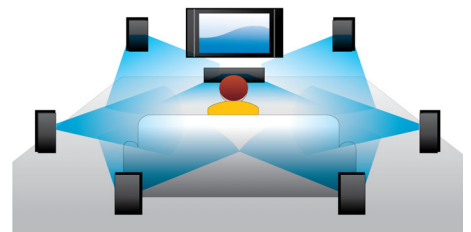

Dolby TrueHD and DTS-HD MA

DTS-HD Master Audio and Dolby TrueHD delivers 7.1 channels of the finest sound from your Blu-ray Discs. Audio reproduced is virtually indistinguishable from the studio master, so you hear what the creators intended for you to hear. DTS-HD Master Audio and Dolby TrueHD complete your high definition entertainment experience.