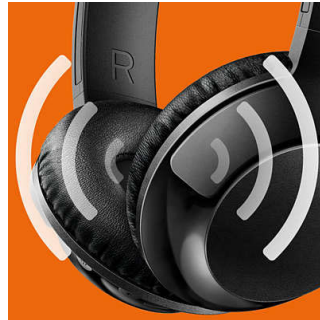

Big, bold bass

This is big, powerful bass that lets you really feel the beat. Don't let the sleek design fool you – specially tuned drivers and bass vents produce ultra-low end frequencies to create a unique BASS+ sound signature.