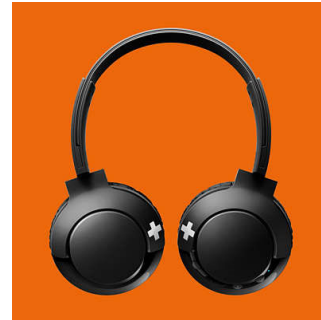

Flat folding

With their flat folding design, BASS+ headphones are easy to fold and store away, making them your ideal travel companion.