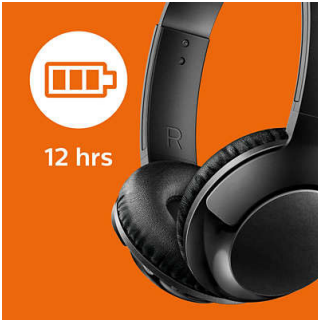

Wireless On Ear Headphone with mic
32mm drivers/closed-back On-ear, Soft ear cushions, Flat folding

SHB3075BK/00

Highlights

12-hour playtime

With 12 hours of playtime, you'll have enough power to keep your music going all day.