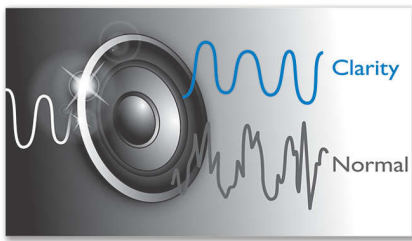

Great listening experience

- Dolby TrueHD and DTS-HD for high fidelity surround sound
- 400 W RMS power delivers great sound for movies and music
- Class D amplifier for a truly dynamic and clear sound
- Mineral-based speaker cones for extra clarity

Designed to enhance your cinema at home

- Touch panel for intuitive playback and volume control
- Attractive design in high-gloss finishing and glass

Simply enjoy all your entertainment

- Dock included for convenient playback from your iPod/iPhone
- Full HD 3D Blu-ray for a truly immersive 3D movie experience
- EasyLink to control all HDMI CEC devices via a single remote
- Optional Wi-Fi accessory to wirelessly connect to Internet
- Hi-Speed USB 2.0 Link plays video/music from USB flash drives

PHILIPS

Highlights

Mineral-based speaker cones

Mineral-based speaker cones for extra clarity

Class D amplifier

The Class D Amplifier takes an analogue signal, converts it into a digital signal and then amplifies the signal digitally. The signal then enters a demodulation filter to produce the final output. The amplified digital output delivers all the advantages of digital audio, including improved sound quality. In addition, the Class 'D' Digital Amplifier has more than 90% efficiency compared with traditional AB amplifiers. This high efficiency translates into a powerful amplifier with a small footprint.

Dolby TrueHD and DTS-HD

Dolby TrueHD and DTS-HD Master Audio Essential deliver the finest sound from your Blu-ray Discs. Audio reproduced is virtually indistinguishable from the studio master, so you hear what the creators intended for you to hear. Dolby TrueHD and DTS-HD Master Audio Essential complete your high definition entertainment experience.