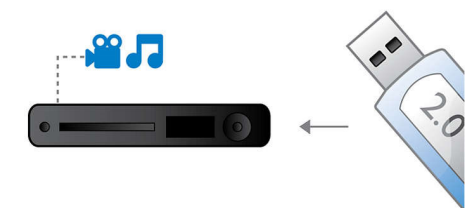

400 W RMS power

400 W RMS power delivers great sound for movies and music

Touch panel for playback

Intuitive touch panel control allows you to control the volume as well as other playback options by simply pressing the touch sensitive controls on the front panel.

Full HD 3D Blu-ray

Be enthralled by 3D movies in your own living room on a Full HD 3D TV. Active 3D uses the latest generation of fast switching displays for real life depth and realism in full 1080 x 1920 HD resolution. Watching these images through special glasses with right and left lenses that are timed to open and close in synchrony with alternating images creates the full HD 3D viewing experience in your home cinema. Premium 3D movie releases on Blu-ray offer a wide, high-quality selection of content. Blu-ray also delivers uncompressed surround sound for an unbelievably real audio experience.

Dock included for iPod/iPhone

Use the docking station for your iPod and iPhone, and enjoy music from your iPod and iPhone on the home theatre system.

Hi-Speed USB 2.0 Link

The Universal Serial Bus or USB is a protocol standard that is conveniently used to link PCs, peripherals and consumer electronic equipment. Hi-Speed USB devices have a data transfer rate of up to 480 Mbps - up from the 12 Mbps of original USB devices. With Hi-Speed USB 2.0 Link, all you have to do is plug in your USB device, select the movie, music or photo and play away.

EasyLink

EasyLink lets you control multiple devices like DVD players, Blu-ray players, soundbar speakers, Home theatre systems and TVs etc. with one remote. It uses HDMI CEC industry-standard protocol to share functionality between devices through the HDMI cable. With one touch of a button, you can operate all your connected HDMI CEC-enabled equipment simultaneously. Functions like standby and play can now be carried out with absolute ease.