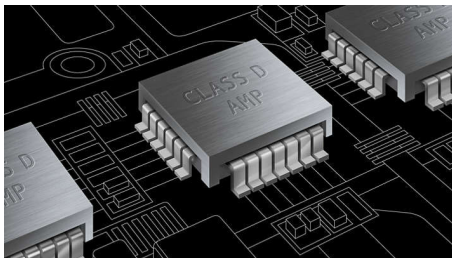

Designed to enhance your cinema at home

- Touch panel for intuitive playback and volume control
- Attractive design in high-gloss finishing and glass

Simply enjoy all your entertainment

- Dock included for convenient playback from your iPod/iPhone
- Full HD 3D Blu-ray for a truly immersive 3D movie experience
- EasyLink to control all HDMI CEC devices via a single remote
- Optional Wi-Fi accessory to wirelessly connect to Internet
- Hi-Speed USB 2.0 Link plays video/music from USB flash drives

PHILIPS

Highlights

Mineral-based speaker cones

Mineral-based speaker cones for extra clarity

Class D amplifier

The Class D Amplifier takes an analogue signal, converts it into a digital signal and then amplifies the signal digitally. The signal then enters a demodulation filter to produce the final output. The amplified digital output delivers all the advantages of digital audio, including improved sound quality. In addition, the Class 'D' Digital Amplifier has more than 90% efficiency compared with traditional AB amplifiers. This high efficiency translates into a powerful amplifier with a small footprint.

Dolby TrueHD and DTS-HD

Dolby TrueHD and DTS-HD Master Audio Essential deliver the finest sound from your Blu-ray Discs. Audio reproduced is virtually indistinguishable from the studio master, so you hear what the creators intended for you to hear. Dolby TrueHD and DTS-HD Master Audio Essential complete your high definition entertainment experience.

400 W RMS power

400 W RMS power delivers great sound for movies and music

Touch panel for playback

Intuitive touch panel control allows you to control the volume as well as other playback options by simply pressing the touch sensitive controls on the front panel.