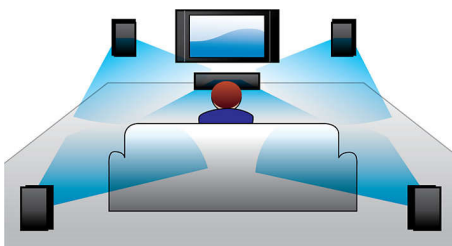

Dolby TrueHD and DTS-HD

Dolby TrueHD and DTS-HD Master Audio Essential deliver the finest sound from your Blu-ray Discs. Audio reproduced is virtually indistinguishable from the studio master, so you hear what the creators intended for you to hear. Dolby TrueHD and DTS-HD Master Audio Essential complete your high definition entertainment experience.