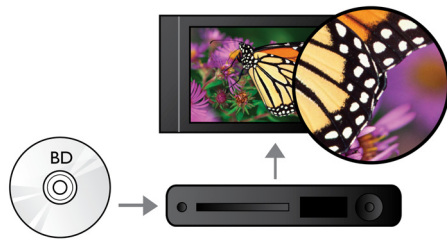

PHILIPS

Highlights

Subtitle Shift

Subtitle Shift is an enhancement feature that lets users manually adjust a movie's subtitle positioning on the television or computer screen. Using the remote control, users can shift the subtitles up and down on the screen. On widescreen displays, such as 21:9 cinema and projectors, the subtitles sometimes get cut off. In order to see them clearly, the user has to change the display aspect ratio, which defeats the purpose of the widescreen. With the Subtitle Shift feature, the user can retain the correct display aspect ratio and have the subtitles ideally positioned on the screen.

Blu-ray Disc playback

Blu-ray Discs have the capacity to carry high definition data, along with pictures in the 1920 x 1080 resolution that defines full high definition images. Scenes come to life as details leap at you, movements smoothen and images turn crystal clear. Blu-ray also delivers uncompressed surround sound - so your audio experience becomes unbelievably real. The high storage capacity of Blu-ray Discs also allow a host of interactive possibilities to be built in. Seamless navigation during playback and other exciting features like pop-up menus bring a whole new dimension to home entertainment.

Dolby TrueHD

Dolby TrueHD delivers 7.1 channels of the finest sound from your Blu-ray Discs. Audio reproduced is virtually indistinguishable from the studio master, so you hear what the creators intended for you to hear. Dolby TrueHD completes your high definition entertainment experience.