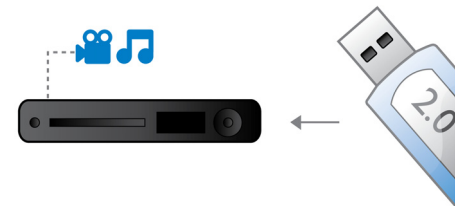

Hi-Speed USB 2.0 Link

The Universal Serial Bus or USB is a protocol standard that is conveniently used to link PCs, peripherals and consumer electronic equipment. Hi-Speed USB devices have a data transfer rate of up to 480 Mbps - up from the 12 Mbps in original USB ones. With Hi-Speed USB 2.0 Link, all you have to do is plug in your USB device, select the movie, music or photo and play away.