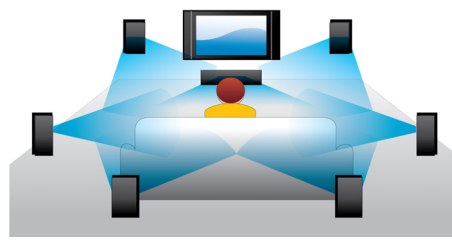

PHILIPS

Highlights

Subtitle Shift

Subtitle Shift is an enhancement feature that lets users manually adjust a movie's subtitle positioning on the television or computer screen. Using the remote control, users can shift the subtitles up and down on the screen. On widescreen displays, such as 21:9 cinema and projectors, the subtitles sometimes get cut off. In order to see them clearly, the user has to change the display aspect ratio, which defeats the purpose of the widescreen. With the Subtitle Shift feature, the user can retain the correct display aspect ratio and have the subtitles ideally positioned on the screen.

Blu-ray Disc playback

Blu-ray Discs have the capacity to carry high definition data, along with pictures in the 1920 x 1080 resolution that defines full high definition images. Scenes come to life as details leap at you, movements smoothen and images turn crystal clear. Blu-ray also delivers uncompressed surround sound - so your audio experience becomes unbelievably real. The high storage capacity of Blu-ray Discs also allow a host of interactive possibilities to be built in. Seamless navigation during playback and other exciting features like pop-up menus bring a whole new dimension to home entertainment.

Dolby TrueHD

Dolby TrueHD delivers 7.1 channels of the finest sound from your Blu-ray Discs. Audio reproduced is virtually indistinguishable from the studio master, so you hear what the creators intended for you to hear. Dolby TrueHD completes your high definition entertainment experience.

BD-Live (Profile 2.0)

BD-Live opens up your world of high definition even further. Receive up-to-date content just by connecting your Blu-ray Disc player to the internet. Exciting new things like exclusive downloadable content, live events, live chats, gaming and on-line shopping all await you. Ride the high definition wave with Blu-ray Disc playback and BD-Live