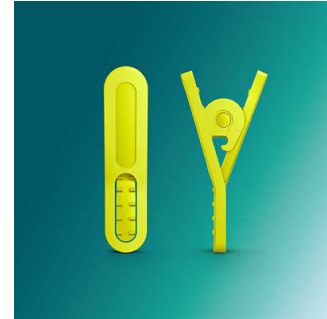

Tangle-free workout

A cable clip keeps the wires out of your way while you push yourself harder.