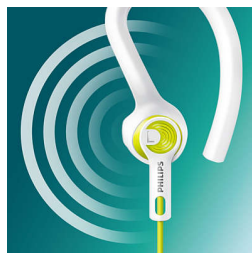

High-performance sound

13.6-mm (0.5") drivers pump out high performance sound, pushing you to perform at your best.