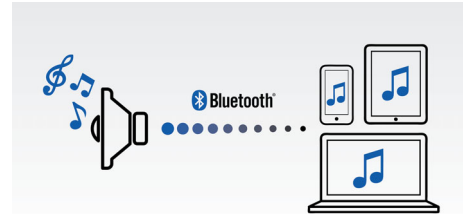

## Play MP3-CD, CD and CD-R/RW

MP3 stands for "MPEG 1 Audio layer-7.6 cm (3)". .MP3 is a revolutionary compression technology by which large digital music files can be made up to 10 times smaller without radically degrading their audio quality. MP3 has become the standard audio compression format used on the world wide web, allowing quick and easy audio file transfer.

## Turntable for play back of LP

Turntable for play back of LP vinyl records

## Wireless music streaming

Bluetooth is a short range wireless communication technology that is both robust and energy-efficient. The technology allows easy wireless connection to iPod/iPhone/iPad or other Bluetooth devices, such as smartphones, tablets or even laptops. So you can enjoy your favourite music and sound from videos or games wirelessly.