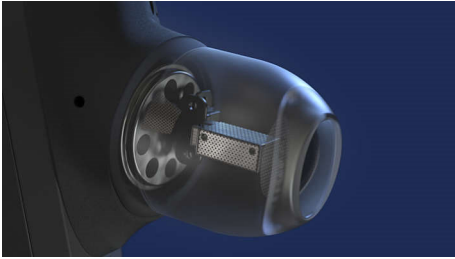

True Wireless Headphones

Natural Fidelio sound Noise Canceling Pro+, Wind-noise reduction, Premium universal fit

Highlights

Philips Fidelio. Natural sound

EDM or rock, classical or hip-hop-these audiophile-grade headphones let you hear it all as though you were right there in the studio. Balanced-armature drivers reveal the scintillating trebles and richly natural vocals. Dynamic drivers produce deep, precise bass and lush instrumental textures.