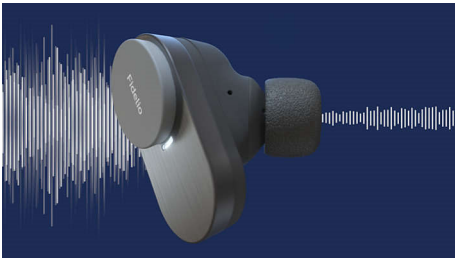

Noise Canceling Pro+

No matter where you are, these true wireless headphones create the perfect space to listen. Hybrid noise cancellation uses state-of-the-art hardware and advanced audio processing to block unwanted sounds. Noise-damping Comply foam ear-tip covers add to the immersion with a secure, comfortable fit.