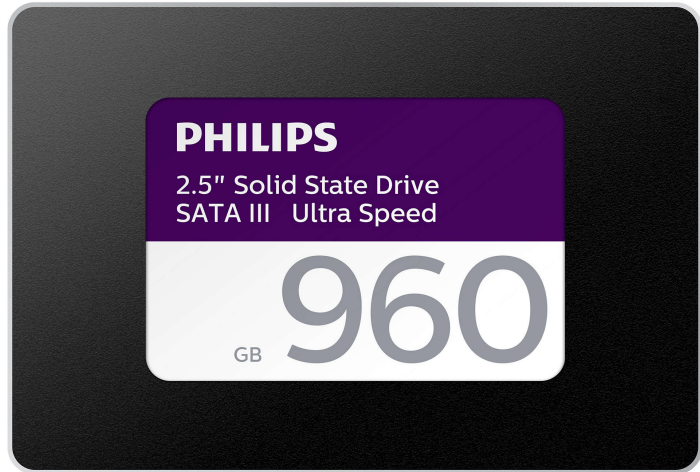

PHILIPS

SSD

960GB

Ultra Speed

2.5" SATA III

Internal

FM96SS130B

Ultra performance

Speeds up your PC or notebook

Philips ultra speed internal solid state drive speeds up the computer boot-up and application loading.

Designed to be easy

- Universal compatibility

Performance and capacity

- Accelerate your computer up to 550MB/s
- Bring life to your old system
- Good things are made to last
- High productivity
- Low power consumption
- 960 GB memory capacity
- Ideal for 4K UHD video editing

Highlights

Accelerate up to 550MB/s

Philips ultra speed SSD can reach sequential read speeds up to 550MB/s* and will definitely cut the annoying waiting time! Get the speed optimized for multitasking on your laptop or computer. It improves the overall response time for loading and running, games, videos and photos.