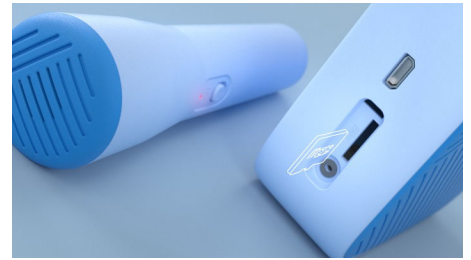

TAS4405N/00

Highlights

Sing it. Say it. Love it!

This ultra-portable Bluetooth speaker features a wireless mic. Kids can sing along to their music, tell stories, or even act out made-up movie scenes with their friends! Whatever they choose to perform, one-touch recording makes it easy for them to lay down their tracks on a micro SD card.