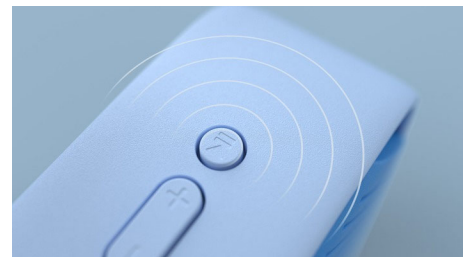

Smart Bluetooth pairing

One long press of the play/pause button gets this wireless Bluetooth speaker ready to pair. Once paired, the speaker remembers the last device it was paired with. Wireless range of the speaker is 10 m.

Issue date 2022-05-14

Version: 8.2.3

12 NC: 8670 001 66818
EAN: 48 95229 10856 1

© 2022 Koninklijke Philips N.V.
All Rights reserved.

Specifications are subject to change without notice.
Trademarks are the property of Koninklijke Philips N.V.
or their respective owners.

www.philips.com