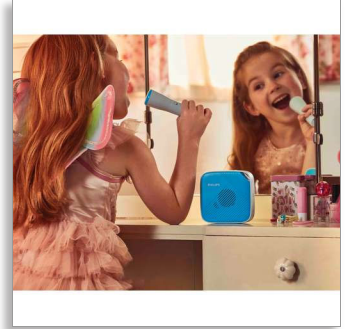

Philips
Wireless speaker

5 m wireless mic
smart Bluetooth pairing
6 hours play time
105x105x38 mm

TAS4405N

Sing it loud

Let them take center stage with the colorful Bluetooth speaker that features a wireless mic! From songs to stories to class presentations, one-touch recording lets kids lay down tracks with ease. You get clear sound and 6 hours play time.

The microphone is all yours

- Sing it. Say it. Love it!
- 1.5" full-range driver. Clear sound
- Wireless mic. Sing along, and record to micro SD card
- 6 hours play time. 2.5 hours charge time

Perform anywhere

- Playtime made easy
- Easy to carry. Dimensions: 105x105x38 mm
- Play/pause, volume up/down, record, and source buttons
- Up to 10 m wireless range

Easy to pair. Easy to charge.

- Smart Bluetooth pairing
- Ready to pair with a long press of the play/pause button
- USB charging. Micro USB cable included

TAS4405N/00

Highlights

Sing it. Say it. Love it!

This ultra-portable Bluetooth speaker features a wireless mic. Kids can sing along to their music, tell stories, or even act out made-up movie scenes with their friends! Whatever they choose to perform, one-touch recording makes it easy for them to lay down their tracks on a micro SD card.