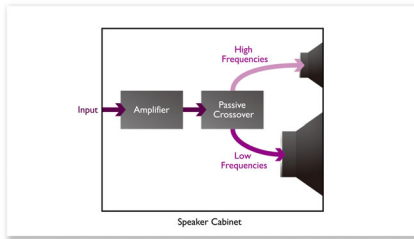

- Proximity sensor to activate backlit control panel
- Dock any iPod/iPhone, even in its case
- Free DockStudio app for internet radio & other cool feature

reddot design award
winner 2010

asimpleswitch.com

asimpleswitch.com

PHILIPS

Highlights

Passive crossover

Passive crossover design lets you hear every note clearly so your music comes out amazingly pure, natural and complete. Through complex engineering, each part of the full audible spectrum of sound frequencies is separated and sent to the appropriate drivers. Signals beyond a driver's frequency response are never sent, so sound quality is vastly improved and distortion level greatly reduced. Together with premium electronic components, passive crossover delivers audio that is coherent, uncompromised and faithful to the original.