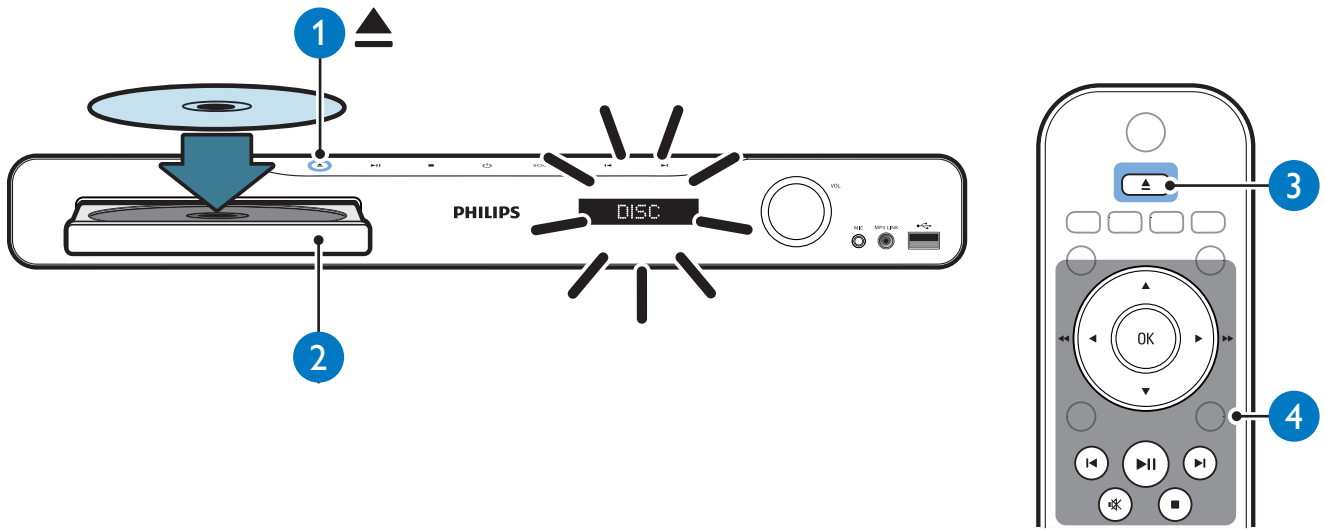

3

HOME THEATER

5

6

HOME THEATER

General Setup

Easylink Setup

- Disc Lock
- Display Dim
- OSD Language
- Screen Saver
- Sleep Timer
- DivX(R) VOD Code

General Setup

- Easylink Setup
- Disc Lock
- Display Dim
- OSD Language**
 - Auto
 - English**
 - 繁體中文
 - Melayu
 - 简体中文
 - ไทย
 - Русский
 - Hindi
- Screen Saver
- Sleep Timer
- DivX(R) VOD Code

3

DISC

FM