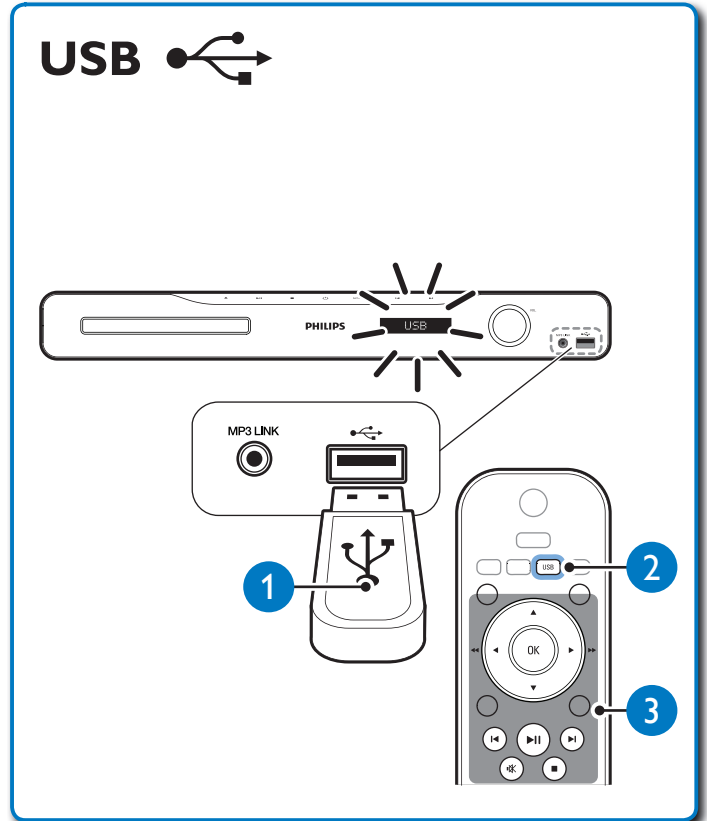

3

HOME THEATER

5

6

HOME THEATER

General Setup

Easylink Setup

- Disc Lock
- Display Dim
- OSD Language
- Screen Saver
- Sleep Timer
- DivX(R) VOD Code

General Setup

- Easylink Setup
- Disc Lock
- Display Dim
- OSD Language**
 - Auto
 - English**
 - 繁體中文
 - Melayu
 - 简体中文
 - ไทย
 - Русский
 - Hindi
- Screen Saver
- Sleep Timer
- DivX(R) VOD Code

3

DISC

FM