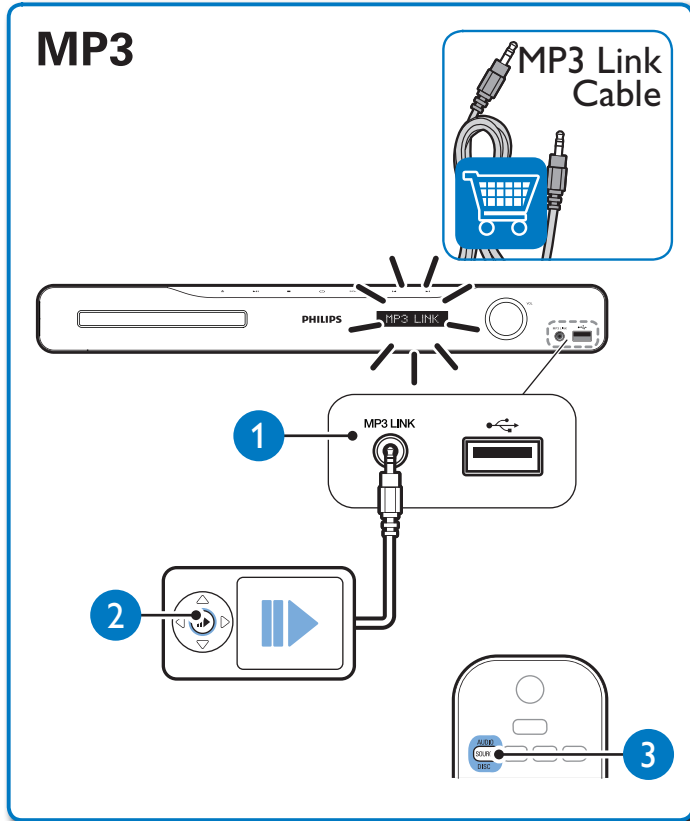

3

HOME THEATER

5

6

HOME THEATER

General Setup

Easylink Setup

- Disc Lock
- Display Dim
- OSD Language
- Screen Saver
- Sleep Timer
- DivX(R) VOD Code

General Setup

- Easylink Setup
- Disc Lock
- Display Dim
- OSD Language**
 - Auto
 - English**
 - 繁體中文
 - Melayu
 - 简体中文
 - ไทย
 - Русский
 - Hindi
- Screen Saver
- Sleep Timer
- DivX(R) VOD Code

3

DISC

FM