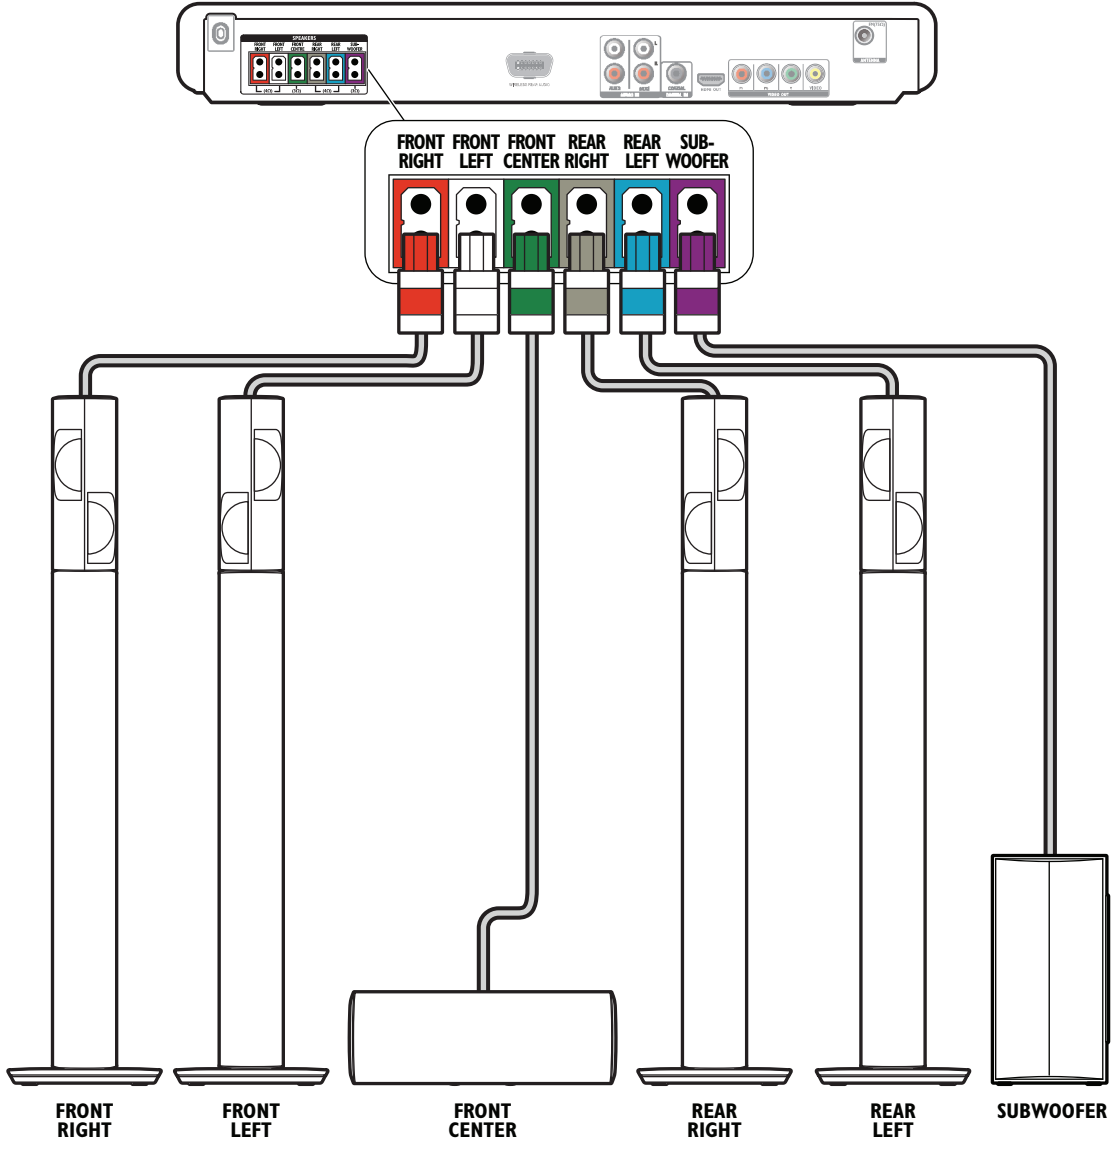

4

2

1

SOURCE

TV

AV

HTS

2

3

HOME THEATER

5

6

HOME THEATER

General Setup

Easylink Setup

- Disc Lock
- Display Dim
- OSD Language
- Screen Saver
- Sleep Timer
- DivX(R) VOD Code

General Setup

- Easylink Setup
- Disc Lock
- Display Dim
- OSD Language**
 - Auto
 - English**
 - 繁體中文
 - Melayu
 - 简体中文
 - ไทย
 - Русский
 - Hindi
- Screen Saver
- Sleep Timer
- DivX(R) VOD Code

3

DISC

FM