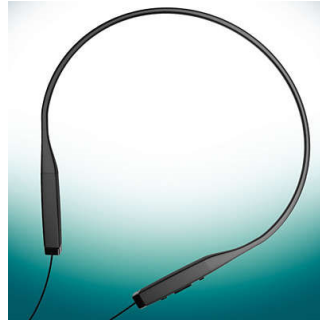

PHILIPS

Bluetooth headset
8-mm drivers/closed-back In-ear, Flat cable

Highlights

Shiny coating

A high quality, glossy coating creates a sleek look while adding an extra protective surface.

Oval tube

An oval sound tube insert provides ergonomic comfort to fit the true shape of the ear.

Perfect in-ear fit

Ultra small earphones fit perfectly inside the ear, creating a seal that blocks out external noise.

Powerful speakers

Powerful speakers in a compact design ensure a perfect fit, clear sound and big bass.

Rubberised neckband

A soft rubberised neckband design for ultimate convenience and stability.

Supports Bluetooth version 4.1

Pair your smart device with your headphones using Bluetooth and enjoy the freedom of crystal clear music and phone calls, without the hassle of cables.

Tangle-free flat cable

Flat cable ensures that your cord stays smooth and tangle free - always.

Wireless music and calls

Enjoy the freedom of listening music and phone calls - without the hassle of a cable. Change tracks, volume control, and answer calls with an easy-to-use remote control.