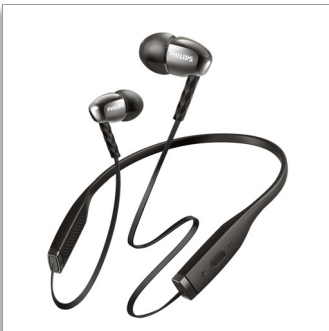

Philips
Bluetooth headset

8-mm drivers/closed-back
In-ear
Flat cable

SHB5950BK

Wireless freedom, big beats

Ultralight, stable and comfy neckband

Get freedom from wires with this neckband wireless headphones. Philips UpBeat Metalix Pro features quality drivers for big bass and oval tube inserts for comfort. A vacuum metallised housing adds professional elegance and sophistication.

Lasting comfort

- Oval tube insert provides ergonomic comfort fit
- Tangle-free flat cable for convenience on the go
- Shiny coating looks sleek and adds extra protective surface
- Supports Bluetooth version 4.1 + HSP/HFP/A2DP/AVRCP

Revel in quality sound

- Powerful speakers reproduce clear sound with big bass
- Perfect in-ear seal blocks out external noise

Enhanced durability

- Soft rubberised neckband for comfort and stability
- Wireless control for music enjoyment and calls

PHILIPS

Bluetooth headset
8-mm drivers/closed-back In-ear, Flat cable

Highlights

Shiny coating

A high quality, glossy coating creates a sleek look while adding an extra protective surface.

Oval tube

An oval sound tube insert provides ergonomic comfort to fit the true shape of the ear.