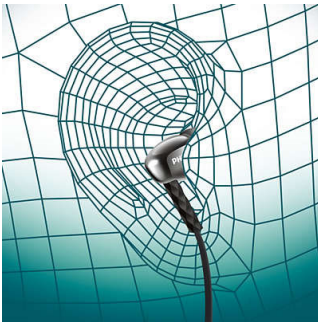

PHILIPS

Bluetooth headset
8-mm drivers/closed-back In-ear, Flat cable

Highlights

Shiny coating

A high quality, glossy coating creates a sleek look while adding an extra protective surface.

Oval tube

An oval sound tube insert provides ergonomic comfort to fit the true shape of the ear.

Perfect in-ear fit

Ultra small earphones fit perfectly inside the ear, creating a seal that blocks out external noise.

Powerful speakers

Powerful speakers in a compact design ensure a perfect fit, clear sound and big bass.

Rubberised neckband

A soft rubberised neckband design for ultimate convenience and stability.

Supports Bluetooth version 4.1

Pair your smart device with your headphones using Bluetooth and enjoy the freedom of crystal clear music and phone calls, without the hassle of cables.

Tangle-free flat cable

Flat cable ensures that your cord stays smooth and tangle free - always.

Wireless music and calls

Enjoy the freedom of listening music and phone calls - without the hassle of a cable. Change tracks, volume control, and answer calls with an easy-to-use remote control.