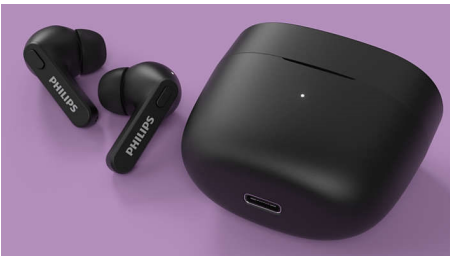

Super-small charging case

Hit the road with multiple charges in your pocket. You get up to 6 hours play time from a single charge, plus 12 extra hours from a fully

charged case. A short 15-minute charge in the case gives you an hour of play time. A full charge of the case takes 2 hours via USB-C.

4 colors

4 colors. 'Hockey-stick' design

Secure, comfortable in-ear fit

You get real comfort thanks to soft, interchangeable silicone ear-tip covers. The ear-tips on each earbud insert securely into your ear canal, creating a perfect seal that diminishes external noise. The 'hockey stick' form factor keeps each earbud secure.