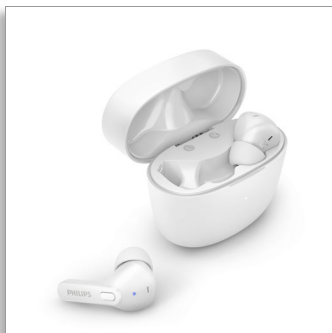

#### Earbuds with in-ear fit

Super-small charging case  
IPX4 water protection  
Up to 18 hours play time

TAT2206WT