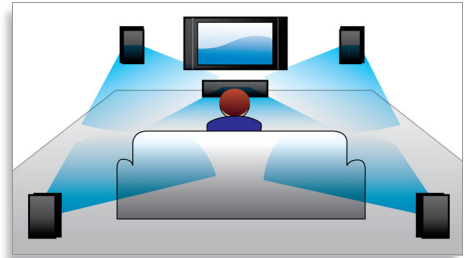

Tuner/Reception/Transmission

- Tuner Bands: FM
- Number of Preset Channels: 40

Highlights

Dolby Digital

Because Dolby Digital, the world's leading digital multi-channel audio standards, make use of the way the human ear naturally processes sound, you experience superb quality surround sound audio with realistic spatial cues.