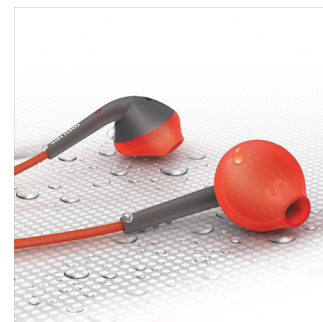

Reflective stopper

Reflective stopper in the cable

S, M, L caps

3 choices of ear cap size for optimal fit

Soft silicone caps

Your ActionFit headphones come with ultra-soft silicone ear caps that are specially designed to sit snugly in your ears. They're so comfortable that you may never want to take them out.

Sweat- and rain-resistant

ActionFit headphones are specially designed for any active lifestyle. Whatever your sport or workout preference, your headphones can handle the heat, wet and sweat! Crafted with premium water-resistant materials, your headphones are comfortable, sweat-proof and rain-proof.