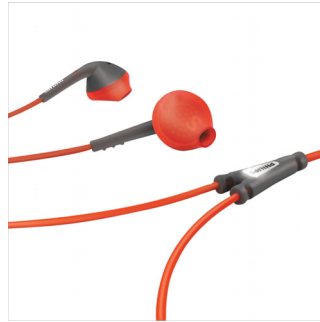

Kevlar-reinforced cable

Your ActionFit headphones are specially designed for durability and strength. Their Kevlar-coated cable is well protected against tearing and breaking, and can withstand extreme environments – and workouts.