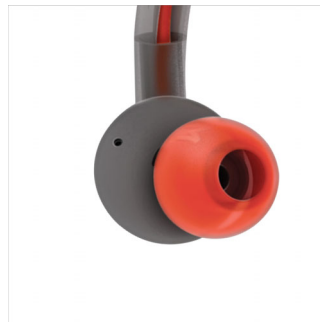

Powerful bass

There's nothing better than a solid groove to get you into your workout rhythm. With ActionFit headphones, your grooves are powered by superbly deep and dynamic bass that will boost any routine, letting you take it to a higher level.