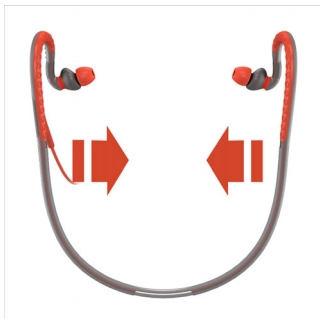

Designed for high performance

- Cable clip and protective pouch for easy use and storage
- Kevlar-reinforced cable for ultimate durability
- Reflective stopper in the cable
- Sweat-resistant and rain-proof – ideal for any workout
- 8-g headphones for superb fit and ultra-lightweight comfort

Excellent sound with added bass boost

- Excellent sound generated by 9-mm drivers
- Powerful bass to boost motivation

PHILIPS

Sports neck band headphones
ActionFit Orange and Grey

Highlights

Clip and pouch

ActionFit headphones come with their own clip and pouch for easy cable management and safe storage. Enjoy a tangle-free workout with the clip, then stash your headphones in the breathable pouch. Don't sweat it!

Flexible neckband

The neckband of your ActionFit headphones is crafted with supple spring-wire that is designed to fit you naturally and optimally. Its lightweight rubberised ear hooks and elastic rubber neckband feel secure yet comfortable throughout any workout.