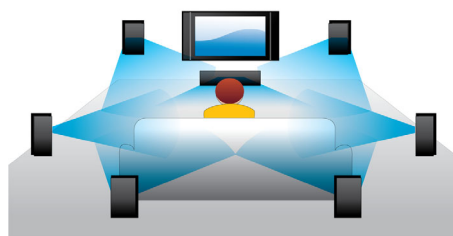

Dolby TrueHD

Dolby TrueHD deliver the finest sound from your Blu-ray Discs. Audio reproduced is virtually indistinguishable from the studio master, so you hear what the creators

intended for you to hear. Dolby TrueHD complete your high definition entertainment experience.