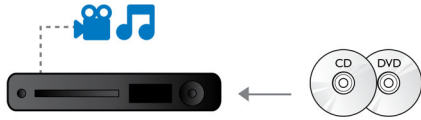

Blu-ray Disc/ DVD player
3D Blu-ray Disc playback USB2.0 Media Link, DivX Plus HD

BDP2190/94

Highlights

Enjoy movies and music

Enjoy all your movies and music from CD and DVD