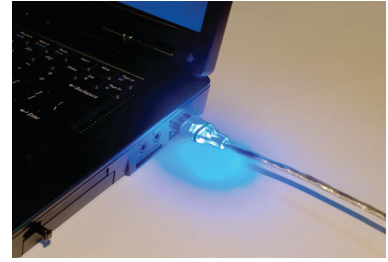

Product dimensions

- Product dimensions (W x H x D):
2.5 x 4.5 x 2.1 cm

DLP4522NB/97

Highlights

LED power indicator

This LED indicator confirms at a glance that the unit is charging.

Charge 2 devices simultaneously