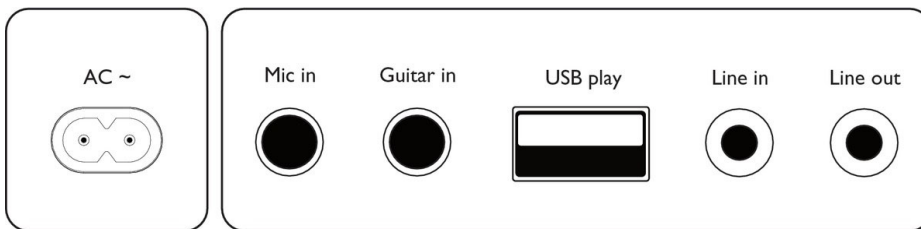

Highlights

Deep bass

With powerful sound and big, pumping bass, this karaoke speaker can fill the room with beats. The built-in battery lets you rock the party outdoors for up to 14 hours play time on a single charge.

Party light effects

Get everyone up and dancing with party light effects! A ring of colored lights on the speaker pulses in time to the music, and there are four different lighting modes to choose from. However you love to party, this speaker has you covered.

Mic and guitar inputs

A mic input (6.3 mm) lets you take the party up a notch. There's also a guitar input, so you can take the lead vocals while you're shredding a solo! Both guitar and mic have their own volume controls on the speaker. You can change your voice, fade vocals, and add echo effects too.

All your tunes. Bluetooth

Stream playlists via Bluetooth. Plug in other sources via audio-in or USB—or plug the speaker into another speaker or amp using the line-out socket. Rotary knobs on the speaker let you select the source or even fine-tune the bass and treble.

Ready for anything

The built-in carry handle and battery means you can play wherever you like. Take the beats to a friend's house. Set up on the basketball court. You can skip tracks and turn the volume up directly from the speaker.

Issue date 2022-11-02

Version: 1.1.2

12 NC: 8670 001 73837
EAN: 48 95229 11739 6

© 2022 Koninklijke Philips N.V.
All Rights reserved.

Specifications are subject to change without notice.
Trademarks are the property of Koninklijke Philips N.V.
or their respective owners.

www.philips.com