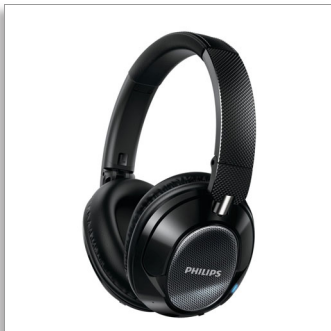

Philips  
Wireless noise cancelling  
headphones

40mm drivers/closed-back

Over-ear  
Soft ear cushions  
Compact folding

SHB9850NC

## More sound, less noise

with smart touch controls

Tune in to a universe of music with the Philips SHB9850NC headphones. Boasting up to 99% noise cancellation they are your ultimate travel companion. Enjoy music easily with smart touch control and one-tap NFC pairing with Bluetooth devices.