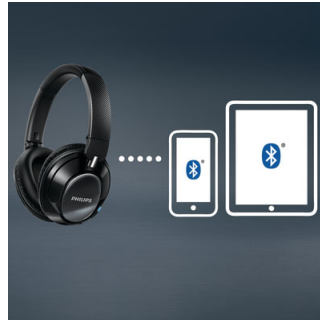

Multi-point

Multi-point allows you to connect your Philips Bluetooth headphones with two Bluetooth-enabled devices simultaneously. Simply pair up the two devices to enjoy movies and music while effortlessly taking calls in between.