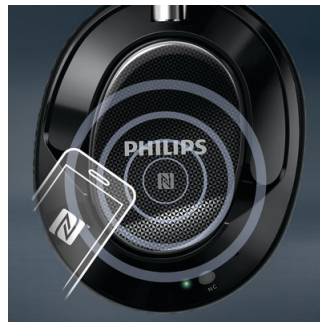

Simple NFC pairing

Simple NFC pairing lets you connect your Bluetooth® headphones with any Bluetooth-enabled device – with just a single touch.