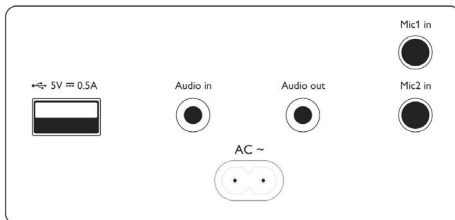

Packaging dimensions

- EAN: 48 95229 13052 4

Product dimensions

- Height: 30.6 cm
- Width: 30 cm
- Depth: 30 cm
- Weight: 5.94 kg

Accessories

- Included accessories: AC Power Cord, Quick start guide, Warranty certificate, Safety warranty sheet