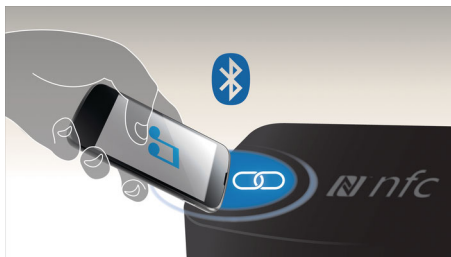

## Stream music via Bluetooth™

Bluetooth is a short range wireless communication technology that is both robust and energy-efficient. The technology allows easy wireless connection to iPod/iPhone/iPad or other Bluetooth devices, such as smartphones, tablets or even laptops. So you can enjoy your favorite music, sound from video or game wireless on this speaker easily.

## NFC technology

Pair Bluetooth devices easily with one-touch NFC (Near Field Communications)

technology. Just tap the NFC enabled smartphone or tablet on the NFC area of a speaker to turn the speaker on, start Bluetooth pairing, and begin streaming music.