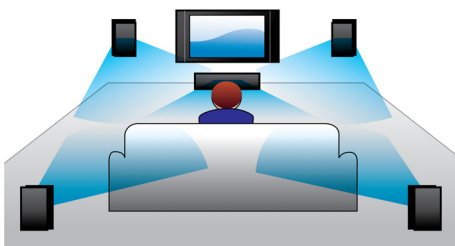

PHILIPS

Highlights

600W RMS power

600W RMS power delivers great sound for movies and music

Dolby Digital

Because Dolby Digital, the world's leading digital multi-channel audio standards, make use of the way the human ear naturally processes sound, you experience superb quality surround sound audio with realistic spatial cues.

HDMI for HD movies

HDMI is a direct digital connection that can carry digital HD video as well as digital multichannel audio. By eliminating the conversion to analog signals it delivers perfect picture and sound quality, completely free from noise. Movies in standard definition can now be enjoyed in true high definition resolution - ensuring more details and more true-to-life pictures.