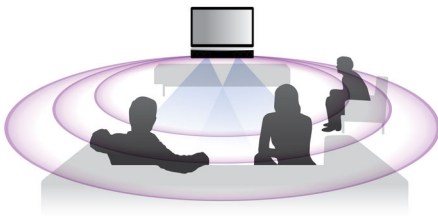

Philips
Soundbar Home theater
with Ambisound
technology

DVD playback

HTS6120

Superior surround sound without the clutter

for cinematic experience

Enjoy superior surround sound in any sort of room, in any sitting position. Using Philips' Ambisound technology, with precisely angled speakers and unique sound processing, this SoundBar gives you an exhilarating cinema experience at home.

Superior listening experience

- Ambisound technology for surround sound from fewer speakers
- DoubleBASS technology for fuller and deeper bass
- Fullsound™ to bring your MP3 music to life

Designed to enhance your living space

- Sophisticated design that matches any flat TV
- Elegant sliding door in glass

Connect and enjoy all your entertainment

- Enjoy all your movies and music from CD and DVD
- EasyLink to control all HDMI CEC devices via a single remote
- Optional dock for convenient playback from your iPod

Highlights

Ambisound technology

Ambisound technology produces truly embracing multi-channel surround sound from fewer speakers. It delivers an immersive 5.1 sound experience without the constraints of sitting position, room shape or size, and without the clutter of multiple speakers and cables. Through the combined effect of psychoacoustic phenomena, array processing and precisely angled driver positioning, Ambisound delivers more sound from fewer speakers.