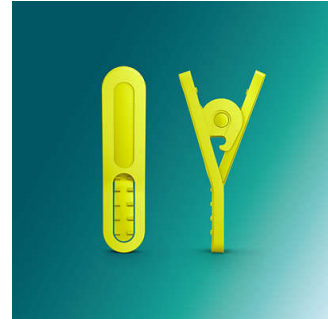

Tangle-free workout

A cable clip keeps the wires out of your way while you push yourself harder.