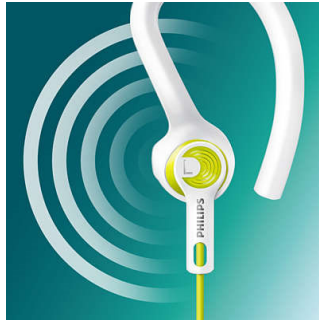

protection

- Ideal for intense workouts with IPX4 water resistance
- Kevlar® reinforced cable for ultimate durability
- Washable after workouts

Freedom

- Extreme comfort for training: 4.69gm ultralight headphones
- Personalize your fit with ear hook, fin or earbud styles
- Cable clip included for tangle-free workout

Extra durable Kevlar® cable

Designed for durability and strength. Its Kevlar-coated cable is protected against tearing and breaking, withstanding extreme workouts.

High performance sound

13.6mm drivers pump out high performance sound, pushing you to perform at your best.