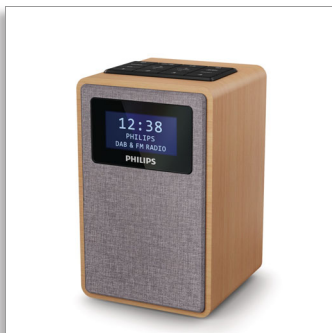

Philips
Clock Radio

DAB+

TAR5005

Versatile home radio

This small DAB+/FM radio looks great wherever you put it. The wooden cabinet and fabric speaker cover add a dash of minimalist warmth to any room. You get crystal-clear reception, plus a Gentle Wake alarm function that's perfect for guests.

At home with you

- Beautiful design that fits right in
- Wooden cabinet with fabric speaker cover
- Clear, simple black-gloss display
- DAB+/FM radio. Digital tuning with up to 20 presets

Easy listening

- Perfect in any room
- Alarm functions for overnight guests
- Dual alarm. Gentle Wake radio alarm.
- 2.5" full-range speaker driver

Compact and convenient

- Buttons on the top for source, tuning, presets, and more
- Dimensions: 95x154.5x109 mm
- Weight 0.52 kg

Beautiful design that fits in

A light wood cabinet surrounds the speaker, which is covered in grey speaker fabric. The black gloss display panel shows station information, and the time. There are buttons on top of the radio for tuning, source selection, and more.