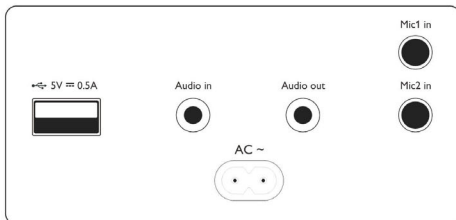

Packaging dimensions

- EAN: 48 95229 12746 3

Product dimensions

- Height: 30.6 cm
- Width: 30 cm
- Depth: 30 cm
- Weight: 5.94 kg

Accessories

- Included accessories: AC Power Cord, Quick start guide, Warranty certificate, Safety warranty sheet