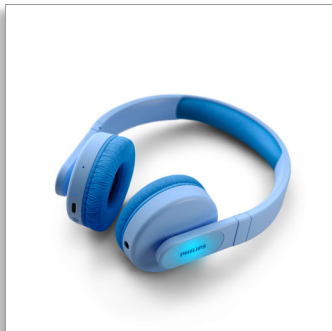

Philips
Kids wireless on-ear
headphones

On-ear wireless headphones

Light-up ear cups
App-based parental controls
Volume limited <85 dB

TAK4206BL

Bright and bold

They'll light up their own style with these tough, flexible on-ear headphones! Panels in the ear cups light up with colourful lights, and volume is limited to 85 dB. Parents can control volume and play time via the Philips Headphones app.

Ready for you

- Easy storage. Flat-folding and compact-folding design
- Compatible with an audio cable (3.5 mm jack)
- Custom sound control and more. Philips Headphones app

Plays where you play

- Kid-friendly comfort
- Easy control. From music to calls
- Clear sound from 32 mm drivers

Fun. Funky. Safe for young ears.

- No wires, no tangles. 28 hours play time
- Volume limited to 85 dB*
- Always safe, always fun. Parental controls
- Funky, colourful light-up panels in the ear cups

PHILIPS

Light-up ear cups

The ear cups feature panels that light up for an extra dash of funky style. There are four variations to choose from: red lights, green lights, blue lights, or a mix of all three! Simply press the button on the ear cup to cycle through the light options.