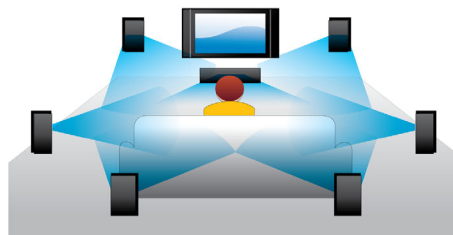

Dolby TrueHD

Dolby TrueHD delivers the finest sound from your Blu-ray Discs. Audio reproduced is virtually indistinguishable from the studio master, so you hear what the creators intended for you to hear. Dolby TrueHD completes your high definition entertainment experience.