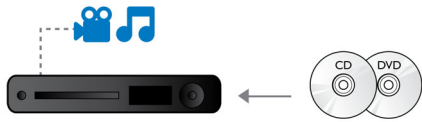

PHILIPS

Highlights

Enjoy movies and music

Enjoy all your movies and music from CDs and DVDs

Blu-ray Disc playback

Blu-ray Discs have the capacity to carry high definition data, along with pictures in the 1920 x 1080 resolution that defines full high definition images. Scenes come to life as details leap at you, movements smoothen and images turn crystal clear. Blu-ray also delivers uncompressed surround sound — so your audio experience becomes unbelievably real. The high storage capacity of Blu-ray Discs also allows a host of interactive possibilities to be built in. Seamless navigation during playback and other exciting features such as pop-up menus bring a whole new dimension to home entertainment.