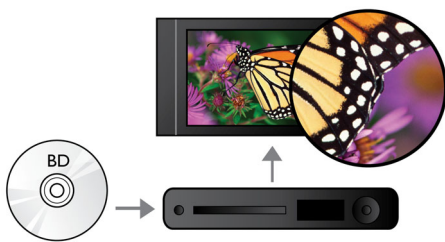

PHILIPS

Highlights

Enjoy movies and music

Enjoy all your movies and music from CDs and DVDs

Blu-ray Disc playback

Blu-ray Discs have the capacity to carry high definition data, along with pictures in the 1920 x 1080 resolution that defines full high definition images. Scenes come to life as details leap at you, movements smoothen and images turn crystal clear. Blu-ray also delivers uncompressed surround sound — so your audio experience becomes unbelievably real. The high storage capacity of Blu-ray Discs also allows a host of interactive possibilities to be built in. Seamless navigation during playback and other exciting features such as pop-up menus bring a whole new dimension to home entertainment.

DivX Plus HD Certified

DivX Plus HD on your Blu-ray player and/or DVD player offers the latest in DivX

technology to let you enjoy HD videos and movies from the Internet directly on your Philips HDTV or PC. DivX Plus HD supports the playback of DivX Plus content (H.264 HD video with high-quality AAC audio in an MKV file container) while also supporting previous versions of DivX video up to 1080p. DivX Plus HD for true HD digital video.

DVD video upscaling

HDMI 1080p upscaling delivers images that are crystal clear. DVD movies in standard definition can now be enjoyed in high definition resolution - ensuring more details and more true-to-life pictures. Progressive Scan (represented by "p" in "1080p") eliminates the line structure prevalent on TV screens, again ensuring relentlessly sharp images. To top it off, HDMI makes a direct digital connection that can carry uncompressed digital HD video as well as digital multi-channel audio, without conversions to analogue - delivering perfect