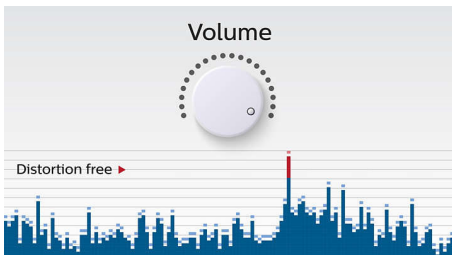

PHILIPS

wireless portable speaker
Bluetooth® Splash-proof, By-packed strap, 8hrs, rechargeable battery

BT110C/00

Highlights

Wireless music streaming

Bluetooth is a short range wireless communication technology that is both robust and energy-efficient. The technology allows easy wireless connection to iPod/iPhone/iPad or other Bluetooth devices, such as smartphones, tablets or even laptops. So you can enjoy your favourite music and sound from videos or games wirelessly.

Anti-clipping function

Anti-Clipping lets you play music louder and keeps the quality high, even when the battery is low. It accepts a range of input signals from 300 mV to 1000 mV and keeps your speakers safe from damage by distortion. This built-in function monitors the musical signal as it goes through the amplifier and keeps peaks within the amplifier's range, preventing the audio distortion caused by clipping without affecting loudness. A portable speaker's ability to reproduce musical peaks decreases along with battery power, but anti-clipping reduces peaks caused by low battery, keeping music distortion-free.