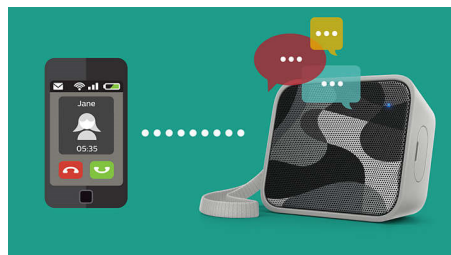

Anti-clipping function

Anti-Clipping lets you play music louder and keeps the quality high, even when the battery is low. It accepts a range of input signals from 300 mV to 1000 mV and keeps your speakers safe from damage by distortion. This built-in function monitors the musical signal as it goes through the amplifier and keeps peaks within the amplifier's range, preventing the audio distortion caused by clipping without affecting loudness. A portable speaker's ability to reproduce musical peaks decreases along with battery power, but anti-clipping reduces peaks caused by low battery, keeping music distortion-free.

Splash-proof design

Water-resistant design allows enjoyment in wet and rainy environments. Tested to stringent IPX4 standards, internal components are proven to be protected from exposure to the elements, allowing for music enjoyment indoors in the bathroom, kitchen or even outdoors whatever the weather.

by-packed finely knitted strap

Our by-packed strap is made of a vibrant and finely knitted fabric sleeve making it stylish enough to be a fashion accessory.

Built-in microphone

With its built-in microphone, this speaker also works as a speaker phone. When a call comes in, the music is put on pause and you can talk via the speaker. Call for a business meeting.

Or, call your friend from a party. Either way, it works great.

Built-in rechargeable battery

Play music out loud - anytime, anywhere. The built-in rechargeable battery lets you enjoy your personal music without the fuss of tangled power cords and the inconvenient search for an electrical socket. Enjoy great music with the freedom of portability now.