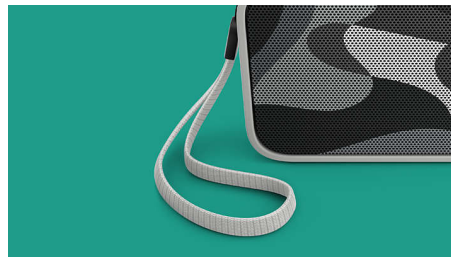

Philips PixelPop
wireless portable speaker

Bluetooth®

Splash-proof
By-packed strap
8hrs, rechargeable battery

BT110C

Small size, big bass

This compact BT110 has all the acoustic essentials that normally come only with a big speaker. That's why it sounds clear and loud with surprising good bass. Oh, it's also splash proof and has a strap. It's ready anytime, anywhere.

PHILIPS

wireless portable speaker
Bluetooth® Splash-proof, By-packed strap, 8hrs, rechargeable battery

BT110C/00

Highlights

Wireless music streaming

Bluetooth is a short range wireless communication technology that is both robust and energy-efficient. The technology allows easy wireless connection to iPod/iPhone/iPad or other Bluetooth devices, such as smartphones, tablets or even laptops. So you can enjoy your favourite music and sound from videos or games wirelessly.

Anti-clipping function

Anti-Clipping lets you play music louder and keeps the quality high, even when the battery is low. It accepts a range of input signals from 300 mV to 1000 mV and keeps your speakers safe from damage by distortion. This built-in function monitors the musical signal as it goes through the amplifier and keeps peaks within the amplifier's range, preventing the audio distortion caused by clipping without affecting loudness. A portable speaker's ability to reproduce musical peaks decreases along with battery power, but anti-clipping reduces peaks caused by low battery, keeping music distortion-free.

by-packed finely knitted strap

Our by-packed strap is made of a vibrant and finely knitted fabric sleeve making it stylish enough to be a fashion accessory.

Built-in microphone

With its built-in microphone, this speaker also works as a speaker phone. When a call comes in, the music is put on pause and you can talk via the speaker. Call for a business meeting.