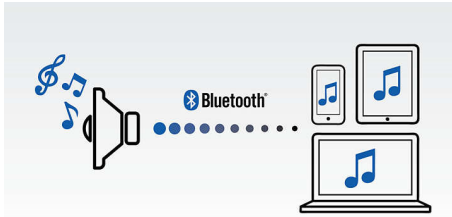

- Built-in rechargeable battery for music playback anywhere
- Splash-proof design ideal for outdoor use (IPX4)
- Carry it anywhere with the by-packed finely knitted strap

Simplicity in use

- Built-in microphone for hands-free phone calls
- Audio-in for easy connection to almost any electronic device
- Wireless music streaming via Bluetooth

PHILIPS

wireless portable speaker
Bluetooth® Splash-proof, By-packed strap, 8hrs, rechargeable battery

BT110C/00

Highlights

Wireless music streaming

Bluetooth is a short range wireless communication technology that is both robust and energy-efficient. The technology allows easy wireless connection to iPod/iPhone/iPad or other Bluetooth devices, such as smartphones, tablets or even laptops. So you can enjoy your favourite music and sound from videos or games wirelessly.

Anti-clipping function

Anti-Clipping lets you play music louder and keeps the quality high, even when the battery is low. It accepts a range of input signals from 300 mV to 1000 mV and keeps your speakers safe from damage by distortion. This built-in function monitors the musical signal as it goes through the amplifier and keeps peaks within the amplifier's range, preventing the audio distortion caused by clipping without affecting loudness. A portable speaker's ability to reproduce musical peaks decreases along with battery power, but anti-clipping reduces peaks caused by low battery, keeping music distortion-free.