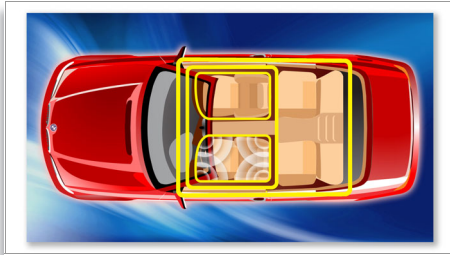

- Perfect-fit 2.0 DIN chassis design
- High resolution display with WVGA LCD panel

PHILIPS
sense and simplicity

Highlights

Music Zone

Philips' innovative Music Zone technology lets the driver and the passengers enjoy their music with more vivid spatial effect, just as the artist intended it to be heard. Users can easily switch the music listening zones from the driver to the passengers and back again to get the best sonic focus in the car. A dedicated zone control button provides three pre-defined settings - Left, Right and Front (and All) - so you can best match your listening needs easily and dynamically alone or with your passengers.