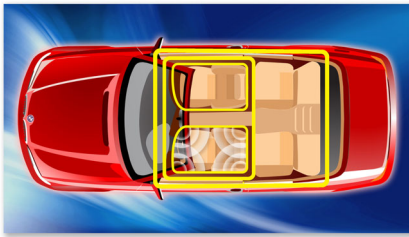

Design that blends into your car

- Perfect-fit 2.0 DIN chassis design
- High resolution display with WVGA LCD panel

PHILIPS

Highlights

Music Zone

Philips' innovative Music Zone technology lets the driver and the passengers enjoy their music with more vivid spatial effect, just as the artist intended it to be heard. Users can easily switch the music listening zones from the driver to the passengers and back again to get the best sonic focus in the car. A dedicated zone control button provides three pre-defined settings - Left, Right and Front (and All) - so you can best match your listening needs easily and dynamically alone or with your passengers.