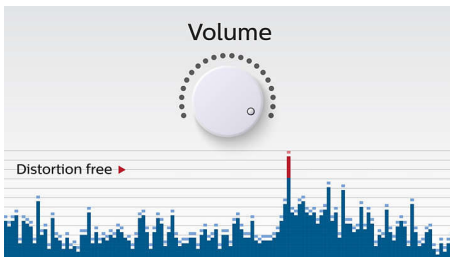

Anti-clipping function

Anti-Clipping lets you play music louder and keeps it high quality, even when the battery is

low. It accepts a range of input signals, from 300mV to 1000mV and keeps your speakers safe from damage by distortion. This built-in function monitors the musical signal as it goes through the amplifier and keeps peaks within the amplifier's range, preventing the audio distortion caused by clipping without affecting loudness. A portable speaker's ability to reproduce musical peaks decreases along with battery power, yet anti-clipping reduces peaks caused by low battery, keeping music distortion free.