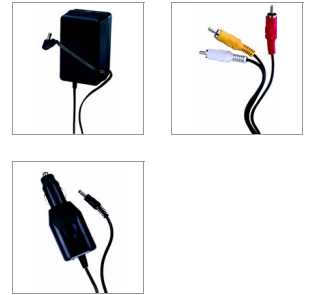

## DVD and DivX® movies on the go

Sit back, relax and watch movies on the go on the 7" TFT LCD display of the Philips PET717. Enjoy DVD, DivX®, MPEG4 movies, MP3-CD and CDs on the go. Admire your JPEG photos anytime, anywhere.