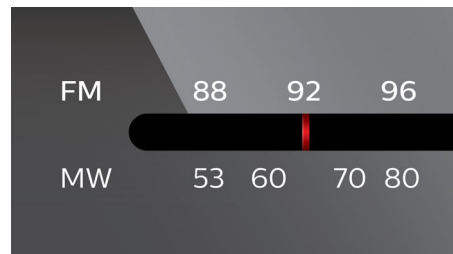

FM/MW tuner

FM/MW (AM) stereo tuner

Direct preset keys

Direct preset keys for quick access to stored radio stations