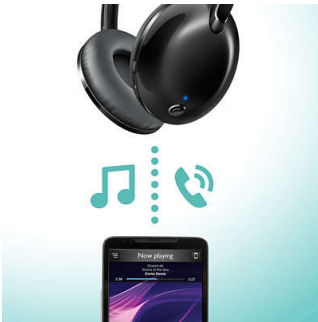

SHB4405BK/00

Highlights

Clear sound

High-power 32-mm (1.3") tilted drivers reproduce clear, crisp sound and deep, rich bass.

Hands-free calls

The easy-to-use remote control allows you to play/pause tracks and answer calls with a simple push of a button.