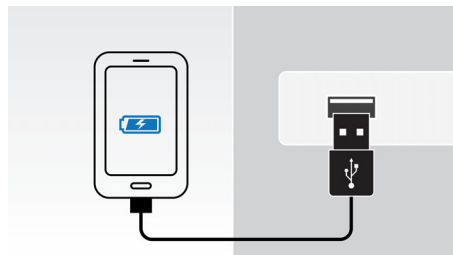

USB for second device

For added convenience, this speaker also boasts a USB port for charging a second mobile device even when your iPod/iPhone is docked.

Specifications

iPad compatibility

- via Bluetooth: iPad, iPad 2, iPad mini, iPad 4

iPhone compatibility

- via Lightning connector: iPhone 5
- via Bluetooth: iPhone 3G, iPhone 3GS, iPhone 4, iPhone 4S, iPhone 5

iPod compatibility

- via Lightning connector: iPod nano 7th generation, iPod touch 5th generation
- via Bluetooth: iPod nano 7th generation, iPod touch 5th generation, iPod touch 3rd generation, iPod touch 4th generation

iPod/iPhone App

- App name: ClockStudio, Free download from App store
- Compatibility: iPod Touch, iPhone, iPad iOS 4.3 or later
- 7000+ Internet radio stations
- 5-day weather forecast
- Clock: analog display, digital display, digital display with slideshow background

Sound

- Output power: 12 W RMS
- Sound enhancement: Dynamic Bass Boost
- Sound system: stereo
- Volume control: up/down

Connectivity

- Bluetooth profiles: A2DP
- Bluetooth range: line of sight, 10M or 30FT
- Bluetooth version: 2.1
- Audio in (3.5mm)
- USB port: for charging any mobile device

Dimensions

- Product dimensions (WxDxH): 274 x 143 x 136 mm
- Packaging dimensions (WxDxH): 350 x 140 x 186 mm
- Product weight: 1 kg
- Weight incl. Packaging: 1.55 kg

Power

- Power supply: 100 - 240V AC, 50/60Hz
- Battery type: Li-ion (built-in)
- Battery lifetime: 5 hr

Issue date 2014-08-09

Version: 1.0.2

12 NC: 8670 001 00958
EAN: 87 12581 68045 9

© 2014 Koninklijke Philips N.V.
All Rights reserved.

Specifications are subject to change without notice.
Trademarks are the property of Koninklijke Philips N.V.
or their respective owners.

www.philips.com