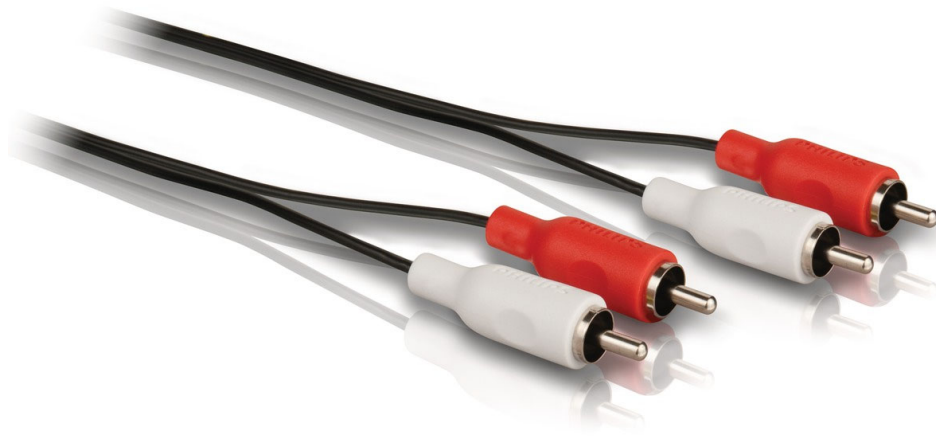

Philips
Stereo audio cable

1.5 m (4.9 ft)

SWA2521W

Ensure a reliable connection

with this stereo audio cable

Depend on this cable to provide you with a reliable audio connection between components.

Enjoy good audio quality

- Nickel-plated connectors for reliable contact
- High-purity copper conductor for reliable signal transfer

Protects against signal loss

- Bare copper shielding

Easy installation

- Colour-coded connectors for instant recognition
- Non-slip ergonomic grip for easy use

Enjoy extended durability

- Moulded plug for secure connections
- Flexible PVC jacket
- Rubber strain relief

PHILIPS

Stereo audio cable
1.5 m (4.9 ft)

Specifications

Packaging Data

- EAN/UPC/GTIN: 87 10895 99310 4
- Quantity: 1

Dimensions

- Product length: 23.5 cm

- Product dimensions (W x H): 95 x 22 mm
- Gross weight: 0.06 kg
- Net weight: 0.04 kg
- Tare weight: 0.02 kg

SWA2521W/10

Highlights

Nickel-plated connectors

Nickel-plated connectors establish a clean contact between the cable and connector for a reliable connection.