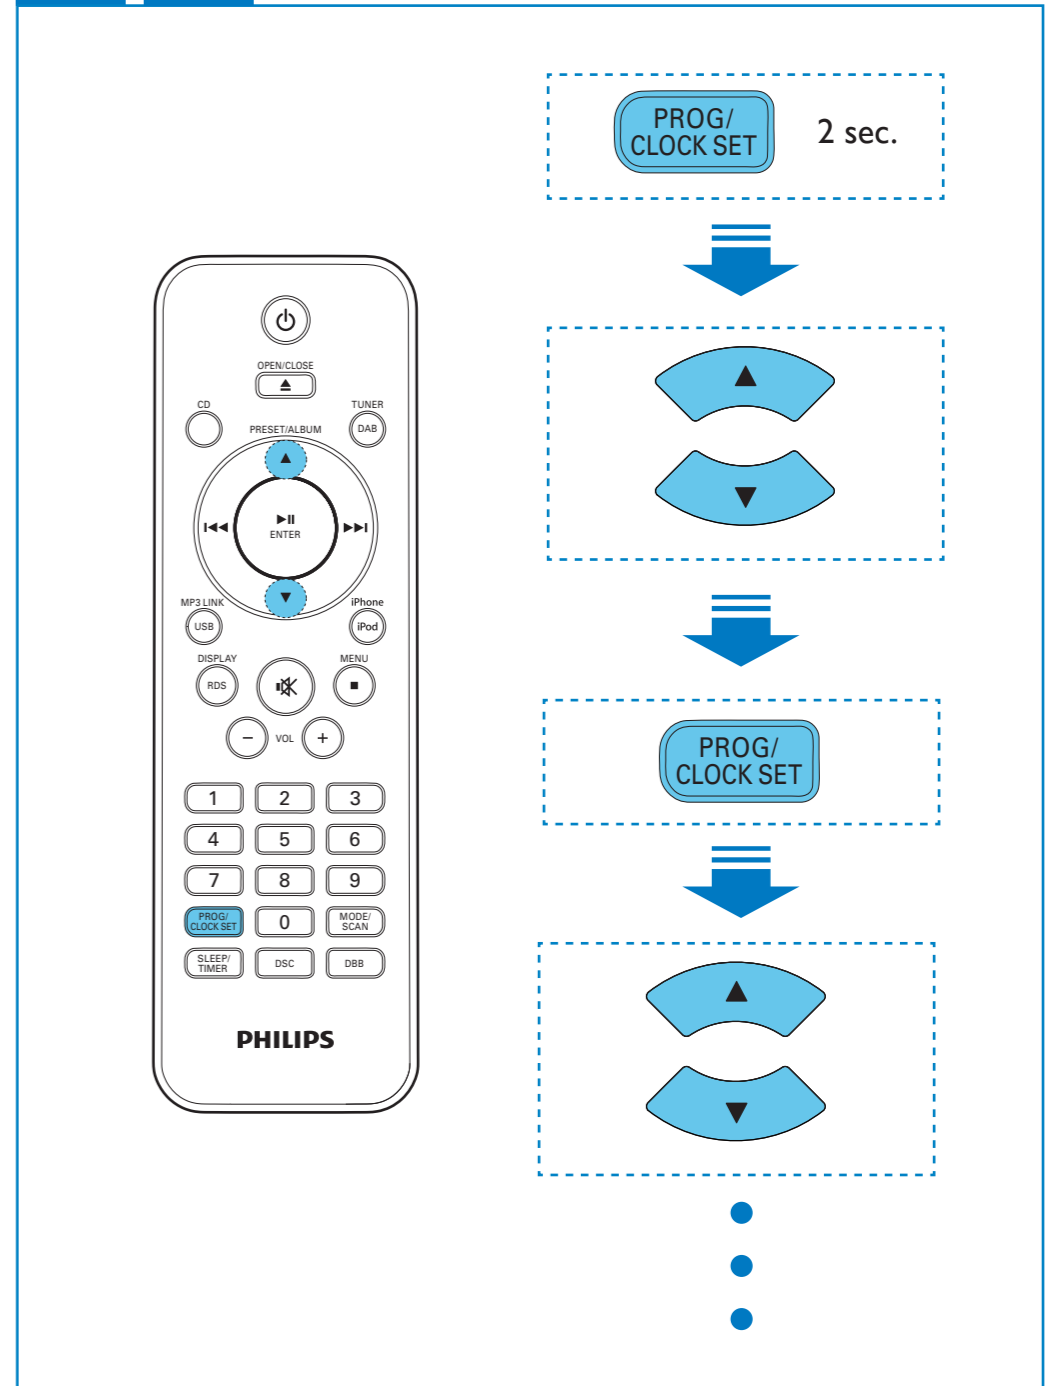

## 2

3

SLEEP/TIMER >2 sec.

CD / TUNER / MP3 LINK / iPhone / iPod

SLEEP/TIMER

SLEEP/TIMER

4

5