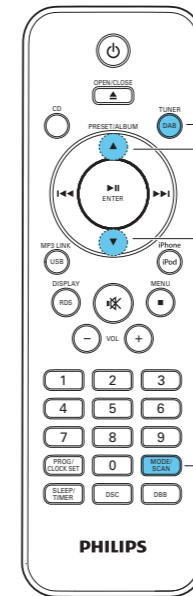

3

SLEEP/TIMER >2 sec.

CD / TUNER / MP3 LINK / iPhone / iPod

SLEEP/TIMER

SLEEP/TIMER

4

5

6

7

2011 © Koninklijke Philips N.V.
All rights reserved.
DCB352_10_QSG_V1.0