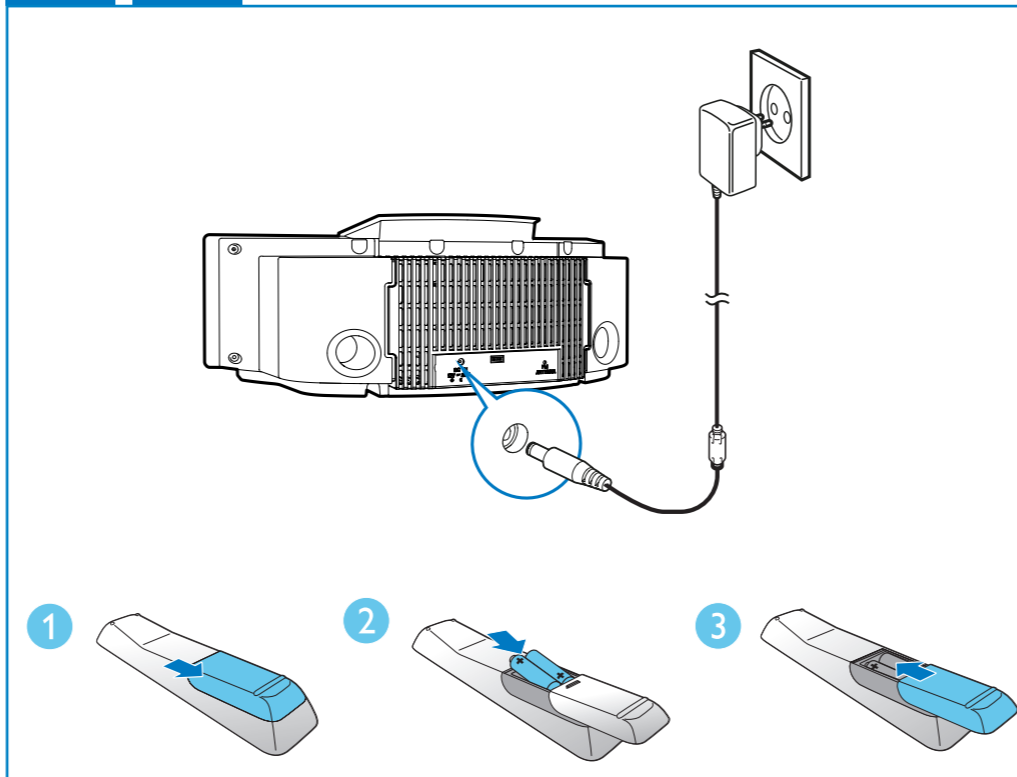

## 2

3

SLEEP/TIMER >2 sec.

CD / TUNER / MP3 LINK / iPhone / iPod

SLEEP/TIMER

SLEEP/TIMER

4

5