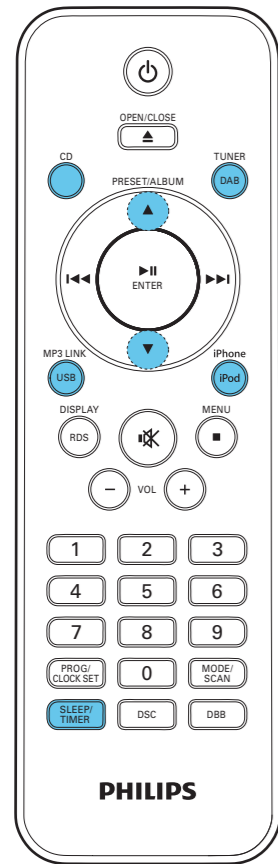

## 1

## 2

3

SLEEP/TIMER >2 sec.

CD / TUNER / MP3 LINK / iPhone / iPod

SLEEP/TIMER

SLEEP/TIMER

4

5