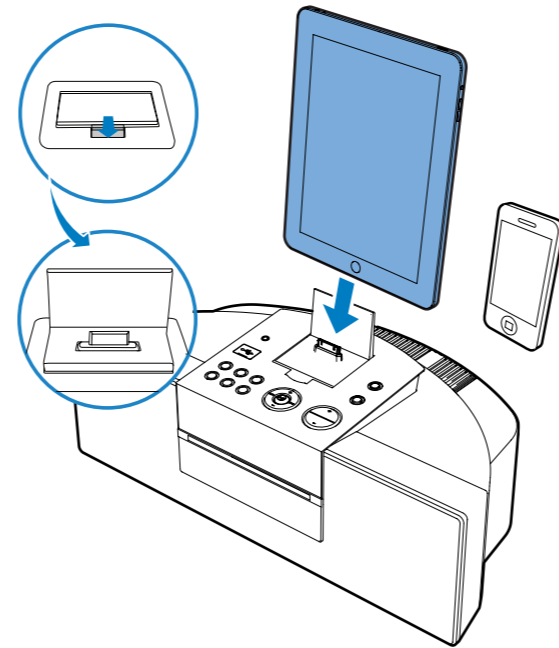

## 2

3

SLEEP/TIMER >2 sec.

CD / TUNER / MP3 LINK / iPhone / iPod

SLEEP/TIMER

SLEEP/TIMER

4

5