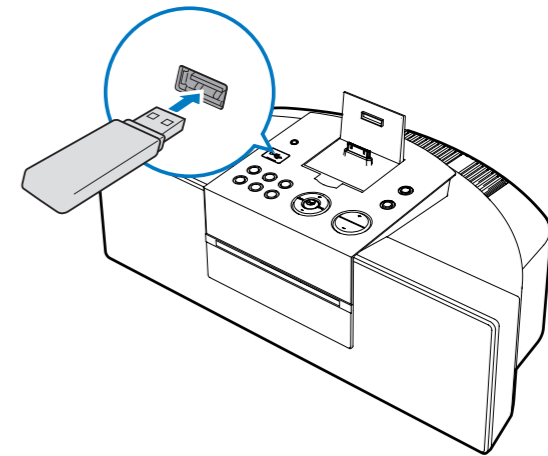

3

SLEEP/TIMER >2 sec.

CD / TUNER / MP3 LINK / iPhone / iPod

SLEEP/TIMER

SLEEP/TIMER

4

5

6

7

2011 © Koninklijke Philips N.V.
All rights reserved.
DCB352_10_QSG_V1.0