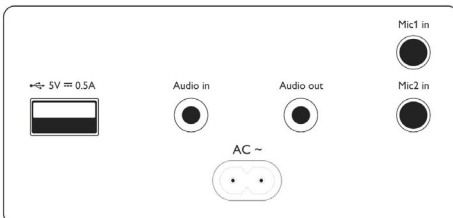

- Bluetooth: support SBC & AAC streaming
- Bluetooth version: 5.0
- Bluetooth profiles: Music streaming (A2DP), Playback/volume control: AVRCP, Multipoint (Multipair) support
- Bluetooth range: Line of sight, 30m or 100ft
- USB: Type-A (playback, reading, service)
- Audio in: 1x 3.5mm
- Mic in: 2x (6.3mm w/ vol control)
- Audio out: 1x 3.5mm
- DLNA Standard: No
- Multiple speaker connection
- Multiple speaker scenario: Broadcasting, Stereo
- Multiple speaker technology: TWS, Wireless PartyLink
- Smart Home: None

Supported Audio Formats

- Bluetooth: SBC, AAC
- USB: MP3

Convenience

- Karaoke: MIC volume, echo control, vocal fader, voice changer
- Light Effect: Yes, 360° speaker light effect
- Touch control: Power on/off, Play/Pause, Volume up, Volume down, Lighting switch, Dynamic Bass Boost (DBB)
- Display screen: No

Compatibility

- Smartphone/tablet APP control: No

Power

- Battery Capacity: 2600 mAh, 14.4 V
- Power supply: 100-240VAC, 50/60Hz
- Standby power consumption: ≤ 0.5 W
- Battery Type: Lithium-ion (built-in)
- Battery life time: 12 hour(s)
- Charging time: 6.5 hour(s)
- Power bank: No

Packaging dimensions

- Packaging type: Carton
- Type of shelf placement: Standing
- EAN: 48 95229 12743 2

Product dimensions

- Height: 31 cm
- Width: 30 cm
- Depth: 30 cm
- Weight: 7.5 kg

Accessories

- Included accessories: AC Power Cord, Quick start guide, Warranty certificate, Safety warranty sheet

Issue date 2024-05-11

Version: 4.4.1

EAN: 48 95229 12743 2

© 2024 Koninklijke Philips N.V.
All Rights reserved.

Specifications are subject to change without notice.
Trademarks are the property of Koninklijke Philips N.V.
or their respective owners.

www.philips.com