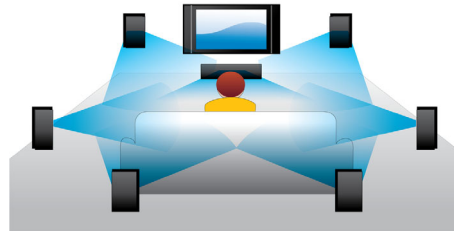

Dolby TrueHD

Dolby TrueHD deliver the finest sound from your Blu-ray Discs. Audio reproduced is virtually indistinguishable from the studio master, so you hear what the creators intended for you to hear. Dolby TrueHD complete your high definition entertainment experience.