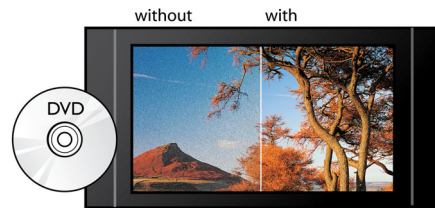

DVD video upscaling

HDMI 1080p upscaling delivers images that are crystal clear. DVD movies in standard definition can now be enjoyed in high definition resolution - ensuring more details and more true-to-life pictures. Progressive Scan (represented by "p" in "1080p") eliminates the line structure prevalent on TV screens, again ensuring relentlessly sharp images. To top it off, HDMI makes a direct digital connection

that can carry uncompressed digital HD video as well as digital multi-channel audio, without conversions to analog - delivering perfect picture and sound quality, completely free from noise.