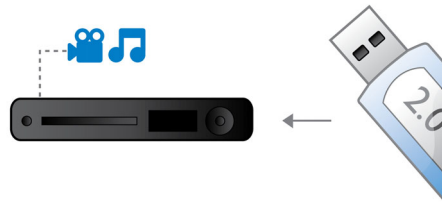

Dolby Virtual Speaker

Dolby Virtual Speaker is a sophisticated audio virtualization technology that produces rich and immersive surround sound from a two-speaker system. Highly advanced spatial algorithms faithfully replicate the sonic characteristics that occur in an ideal 5.1-channel environment. DVD playback is enhanced by expanding the 2-channel environment. When combined with Dolby Pro Logic II processing, any high quality stereo source is transformed into true-to-life, multi-channel surround sound. No need to purchase extra speakers, wires or speaker stands to appreciate room-filling sound.

350W RMS power

350W RMS power delivers great sound for movies and music

Stylish design

Stylish design with glass panels

Compact design

Compact design that fits with your flat TV

Hi-Speed USB 2.0 Link

The Universal Serial Bus or USB is a protocol standard that is conveniently used to link PCs, peripherals and consumer electronic equipment. Hi-Speed USB devices have a data

transfer rate of up to 480 Mbps - up from the 12 Mbps in original USB ones. With Hi-Speed USB 2.0 Link, all you have to do is plug in your USB device, select the movie, music or photo and play away.

Sharper HD pictures