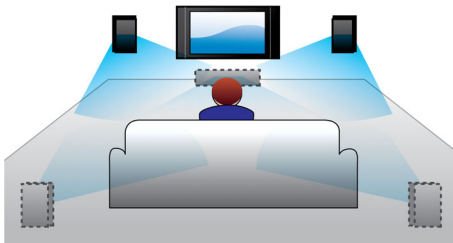

Designed to enhance your living space

- Stylish design with glass panels
- Compact design that fits with your flat TV
- Flexible placement on the wall, tabletop or stand

Connect and enjoy all your entertainment

Dolby Virtual Speaker

Dolby Virtual Speaker is a sophisticated audio virtualization technology that produces rich and immersive surround sound from a two-speaker system. Highly advanced spatial algorithms faithfully replicate the sonic characteristics that occur in an ideal 5.1-channel environment. DVD playback is enhanced by expanding the 2-channel environment. When combined with Dolby Pro Logic II processing, any high quality stereo source is transformed into true-to-life, multi-channel surround sound. No need to purchase extra speakers, wires or speaker stands to appreciate room-filling sound.