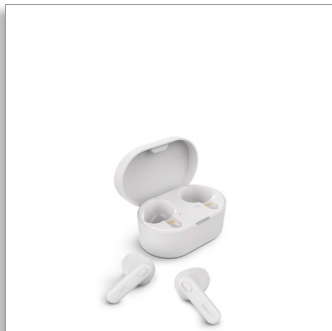

Philips
True Wireless
Headphones

Clear call quality

13 mm drivers for punchy bass
Ergonomic design for comfort
IPX4 splash/sweat resistant

TAT1138WT

Hear your sounds clearly

Hear your sounds perfectly. These True Wireless headphones use 13 mm drivers for lush sound and punchy bass and an AI mic for clear calls. With IPX4 splash and sweat resistance and a pocket-sized charging case for 15 hours play time.

Style and comfort

- Ergonomically designed ear buds for all day comfort
- Short hockey stick design

Active all day

- IPX4 splash and sweat resistant
- No worries. Up to 15 hours play time with the case

Powerful playlists. Clear calls

- Custom 13 mm drivers for lush sound and punchy bass
- AI mic for clear call quality

PHILIPS

True Wireless Headphones

Clear call quality 13 mm drivers for punchy bass, Ergonomic design for comfort, IPX4 splash/sweat resistant

Convenience

- Water resistance: IPX4
- Mono mode for TWS
- Type of controls: Button

Inner Carton

- Length: 12 cm
- Number of consumer packagings: 3
- Width: 10.5 cm
- Height: 11.8 cm
- Nett weight: 0.186 kg
- Gross weight: 0.332 kg
- Tare weight: 0.146 kg
- GTIN: 2 48 95229 13404 5