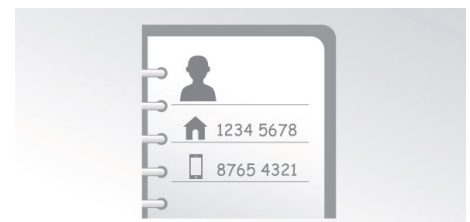

Two-field phonebook entries

These days most people have multiple contact numbers. Our contact list makes it easier for you to manage your phone contacts. Simply save two phone numbers from a choice of three different field names: home, work and mobile.