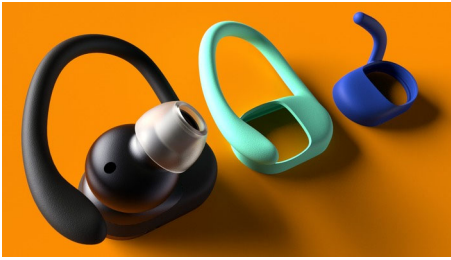

True wireless sports headphones
In-ear fit Heart-rate monitor, Ear hooks or wing tips, UV cleaning

TAA7306BK/00

Highlights

Ear hooks or wing tips

For light- to medium-intensity workouts, flexible and detachable wing tips keep the fit secure. When you're up for a harder session, detachable ear hooks ensure your buds stay put. Pick your ear-hook or wingtip color to suit your style.