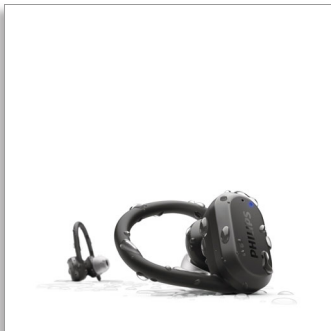

Philips  
True wireless sports  
headphones

#### In-ear fit

Heart-rate monitor  
Ear hooks or wing tips  
UV cleaning

TAA7306BK

## Train smarter

Run faster. Jump higher. These true wireless sports headphones boast detachable ear hooks for a super-secure fit. Energizing sound keeps you focused, and the built-in heart-rate monitor helps you train in tune with your body.