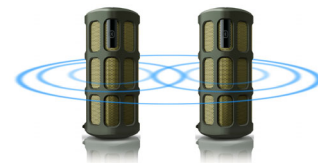

Drop and splash proof

This Philips SHOQBOX is made to withstand splash and drop, perfect for outdoor adventurers. No worries about rain or spills thanks to the splash protective design. The

rubber casing is a specialized tough material that can withstand drops and rough use. Simply drop it in your bag or hang it on your back pack. Perfect for the outdoors that requires an extra dose of ruggedness.

Motion sensor

SHOQBOX is equipped with a motion sensor. Simply swipe over the sensor from left to right or right to left, to skip to the next or last track. Put your hand over the sensor for a second to pause the music. Do it again to put it back on. Easy gesture control allows you to control your music the simplest way.

Built-in mic

With its built-in microphone, this Philips SHOQBOX also works as a speaker phone. When a call comes in, the music is put on pause and you can talk via the speaker. Call for a business meeting. Or, call your friend from a party. Either way, it works great.

Voice prompt

The voice prompt is available in different languages. It gives instant feedback on battery level or alert whether the speaker is connected properly to your device.

Pairing 2 shoqboxes

You can pair 2 SHOQBOX speakers with the smart sensor for a stereo system of Left and Right channels. Simply place the two speakers side by side and swipe your hands over both sensors from outside in simultaneously. Perfect for a party or gathering. Enjoy big stereo sound from music, movies and games.