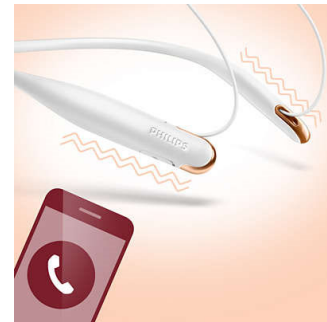

## Lightweight neckband

Super slim neckband is designed to fit everyone. So light you'll forget you're wearing them.

## Handsfree calls

The easy-to-use remote control allows you to play/pause tracks and answer calls with a simple push of a button.

## Ergonomic fit

So slim you can barely feel them in your ears, Hyprlite headphones deliver your music in weightless comfort.

## Vibration mode

The neckband vibrates when calls come in, so you'll never miss a call.