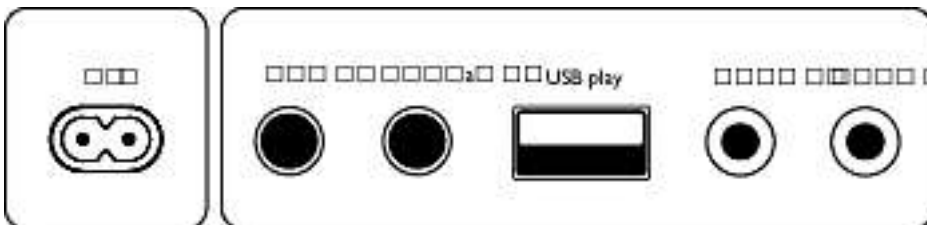

Supported Audio Formats

- Bluetooth: SBC
- USB: MP3, WAV, WMA, FLAC

Convenience

- Karaoke: echo control, MIC volume, vocal fader, voice changer
- Volume control: Tact switch
- Light Effect: Yes, speaker light effect, strobe light

- Guitar control
- Display screen: LED

Compatibility

- Smartphone/tablet APP control: No

Power

- Battery Capacity: 4400 mAh, 7.4 V
- Power supply: 100-240VAC, 50/60Hz
- Battery Type: Lithium-ion (built-in)
- Battery life time: 14 hour(s)
- Charging time: 3 hour(s)
- Power bank: Yes, integrated (5V/1A)

Packaging dimensions

- Height: 75.6 cm
- Packaging type: Carton
- Type of shelf placement: Standing
- Width: 42.5 cm
- Depth: 37 cm
- Number of products included: 1
- EAN: 48 95229 12549 0
- Gross weight: 14.256 kg
- Nett weight: 11.616 kg
- Tare weight: 2.64 kg

Product dimensions

- Height: 70 cm
- Width: 30.9 cm
- Depth: 32.2 cm
- Weight: 10.52 kg

Accessories

- Included accessories: AC Power Cord, Quick start guide, Warranty certificate, Safety warranty sheet

Display

- Backlight: blue
- Charging indicator: red

Issue date 2024-06-21

Version: 2.1.2

EAN: 48 95229 12549 0

© 2024 Koninklijke Philips N.V.
All Rights reserved.

Specifications are subject to change without notice.
Trademarks are the property of Koninklijke Philips N.V.
or their respective owners.

www.philips.com