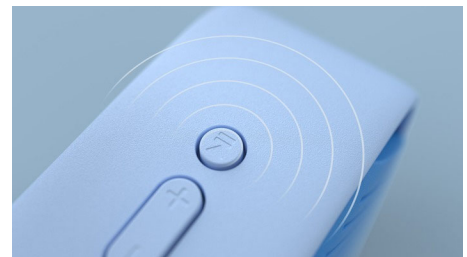

Smart Bluetooth pairing

One long press of the play/pause button gets this wireless Bluetooth speaker ready to pair. Once paired, the speaker remembers the last device it was paired with. Wireless range of the speaker is 10 m.

Issue date 2022-04-04

Version: 7.2.3

12 NC: 8670 001 66818
EAN: 48 95229 10856 1

© 2022 Koninklijke Philips N.V.
All Rights reserved.

Specifications are subject to change without notice.
Trademarks are the property of Koninklijke Philips N.V.
or their respective owners.

www.philips.com