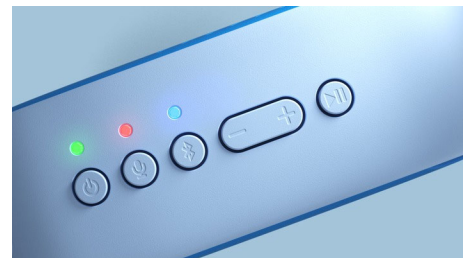

Playtime made easy

You get 6 hours play time, and a full charge takes 2.5 hours. Charging is via micro USB. Five clearly labeled buttons make it easy for kids to play, pause, control volume, switch source, and record.