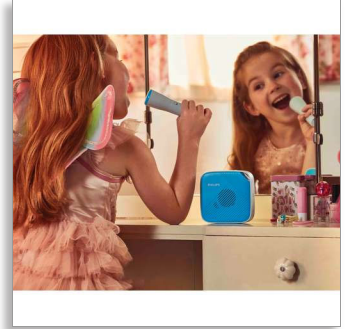

Philips
Wireless speaker

5 m wireless mic
smart Bluetooth pairing
6 hours play time
105x105x38 mm

TAS4405N

Sing it loud

Let them take center stage with the colorful Bluetooth speaker that features a wireless mic! From songs to stories to class presentations, one-touch recording lets kids lay down tracks with ease. You get clear sound and 6 hours play time.

The microphone is all yours

- Sing it. Say it. Love it!
- 1.5" full-range driver. Clear sound
- Wireless mic. Sing along, and record to micro SD card
- 6 hours play time. 2.5 hours charge time

Perform anywhere

- Playtime made easy
- Easy to carry. Dimensions: 105x105x38 mm
- Play/pause, volume up/down, record, and source buttons
- Up to 10 m wireless range

Easy to pair. Easy to charge.

- Smart Bluetooth pairing
- Ready to pair with a long press of the play/pause button
- USB charging. Micro USB cable included

TAS4405N/00

Highlights

Sing it. Say it. Love it!

This ultra-portable Bluetooth speaker features a wireless mic. Kids can sing along to their music, tell stories, or even act out made-up movie scenes with their friends! Whatever they choose to perform, one-touch recording makes it easy for them to lay down their tracks on a micro SD card.