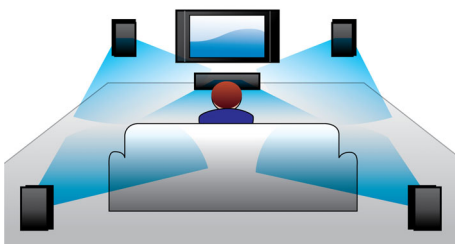

Dolby TrueHD and DTS-HD

Dolby TrueHD and DTS-HD Master Audio deliver the finest sound from your Blu-ray Discs. Audio reproduced is virtually indistinguishable from the studio master, so you hear what the creators intended for you to hear. Dolby TrueHD and DTS-HD Master Audio Essential complete your high definition entertainment experience.